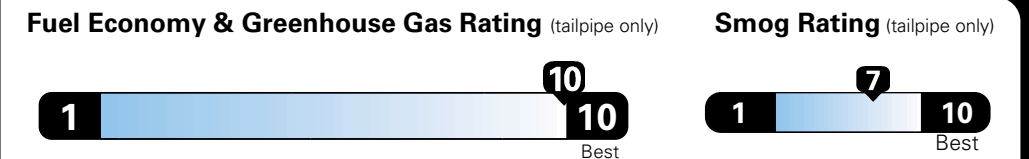

You save $2,000
in fuel costs
over 5 years
compared to the
average new vehicle.

Annual fuel cost $1,000

This vehicle emits 119 grams CO2 per mile. The best emits 0 grams per mile (tailpipe only). Producing and distributing fuel also creates emissions; learn more at fuelconomy.gov.

Actual results will vary for many reasons, including driving conditions and how you drive and maintain your vehicle. The average new vehicle gets 27 MPG and cost $7,000 to fuel over 5 years. Cost estimates are based on 15,000 miles per year at $2.55 per gallon $0.13 per kW-hr. This is a dual fueled automobile. MPGe is miles per gasoline gallon equivalent. Vehicle emissions are a significant cause of climate change and smog.

fuelconomy.gov

Calculate personalized estimates and compare vehicles

GOVERNMENT 5-STAR SAFETY RATINGS

This vehicle has not been rated by the government for frontal crash, side crash or rollover risk.

Source: National Highway Traffic Safety Administration (NHTSA)
www.safercar.gov or 1-888-327-4236

PARTS CONTENT INFORMATION

FOR VEHICLES IN THIS CARLINE:
U.S./CANADIAN PARTS CONTENT: 57%
MAJOR SOURCES OF FOREIGN PARTS CONTENT:

MEXICO : 26%
NOTE: PARTS CONTENT DOES NOT INCLUDE FINAL ASSEMBLY, DISTRIBUTION, OR OTHER NON-PARTS COSTS.

FOR THIS VEHICLE:
FINAL ASSEMBLY POINT:
WINDSOR, ONTARIO, CANADA
COUNTRY OF ORIGIN:
ENGINE: MEXICO
TRANSMISSION: UNITED STATES