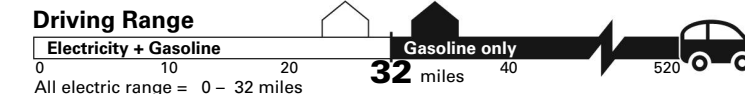

Fuel Economy and Environment

Plug-In Hybrid Vehicle
Electricity-Gasoline

Fuel Economy Minivan range from 20 to 48 MPGe. The best vehicle rates 136 MPGe.

You save \$2,000
in fuel costs
over 5 years
compared to the
average new vehicle.