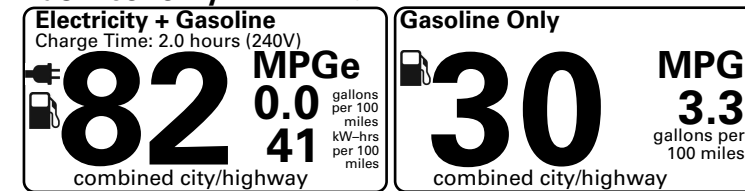

MANUFACTURER'S SUGGESTED RETAIL PRICE OF THIS MODEL INCLUDING DEALER PREPARATION

Base Price: \$45,545

CHRYSLER PACIFICA HYBRID LIMITED
Exterior Color: Maximum Steel Metallic Clear-Coat Exterior Paint
Interior Color: Deep Mocha / Black / Deep Mocha Interior Colors
Interior: Premium Nappa Leather-Trimmed Bucket Seats
Engine: 3.6L V6 eHybrid Engine
Transmission: eFlite Si-EVT Transmission

Fuel Economy and Environment

Plug-In Hybrid Vehicle
Electricity-Gasoline

Fuel Economy Minivan range from 20 to 48 MPGe. The best vehicle rates 136 MPGe.

You save \$2,000
in fuel costs
over 5 years
compared to the
average new vehicle.