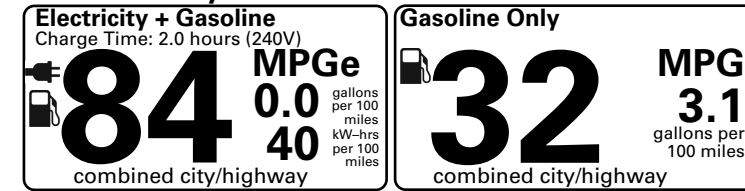

MANUFACTURER'S SUGGESTED RETAIL PRICE OF THIS MODEL INCLUDING DEALER PREPARATION

Base Price: \$44,995

CHRYSLER PACIFICA HYBRID LIMITED
Exterior Color: Bright White Clear Coat Exterior Paint
Interior Color: Black / Alloy Interior Colors
Interior: Premium Nappa Leather-Trimmed Bucket Seats
Engine: 3.6L V6 eHybrid Engine
Transmission: eFlite Si-EVT Transmission

Fuel Economy and Environment

Plug-In Hybrid Vehicle
Electricity-Gasoline

Fuel Economy Minivan range from 19 to 52 MPGe. The best vehicle rates 136 MPGe.

You save \$2,250
in fuel costs
over 5 years
compared to the
average new vehicle.