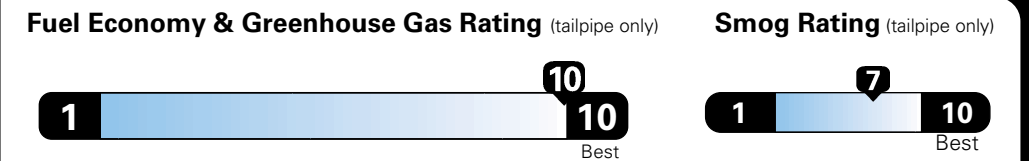

You save $2,250
in fuel costs
over 5 years
compared to the
average new vehicle.

Annual fuel cost $900