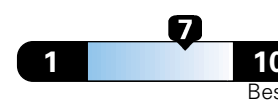

Smog Rating (tailpipe only)

This vehicle emits 106 grams CO2 per mile. The best emits 0 grams per mile (tailpipe only). Producing and distributing fuel also creates emissions; learn more at fuel economy.gov.

Actual results will vary for many reasons, including driving conditions and how you drive and maintain your vehicle. The average new vehicle gets 27 MPG and cost $6,750 to fuel over 5 years. Cost estimates are based on 15,000 miles per year at $2.40 per gallon $0.13 per kW-hr. This is a dual fueled automobile. MPGe is miles per gasoline gallon equivalent. Vehicle emissions are a significant cause of climate change and smog.

fuel economy.gov

Calculate personalized estimates and compare vehicles