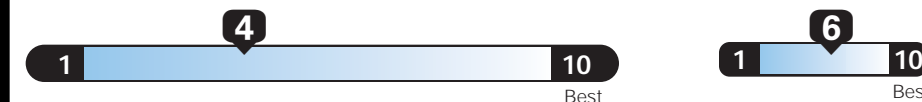

This vehicle emits 445 grams CO2 per mile. The best emits 0 grams per mile (tailpipe only). Producing and distributing fuel also creates emissions; learn more at fuel economy.gov

Actual results will vary for many reasons, including driving conditions and how you drive and maintain your vehicle. The average new vehicle gets 26 MPG and cost $7,000 to fuel over 5 years. Cost estimates are based on 15,000 miles per year at $2.45 per gallon. This is a dual fueled automobile. MPGe is miles per gasoline gallon equivalent. Vehicle emissions are a significant cause of climate change and smog.

fuel economy.gov

Calculate personalized estimates and compare vehicles

Smartphone QR Code™

GOVERNMENT 5-STAR SAFETY RATINGS

Overall Vehicle Score ★★★★★

Based on the combined ratings of frontal, side, and rollover. Should ONLY be compared to other vehicles of similar size and weight.

Frontal Crash Driver Passenger ★★★★★

Based on the risk of injury in a frontal impact. Should ONLY be compared to other vehicles of similar size and weight.

Side Crash Front seat Rear seat ★★★★★

Based on the risk of injury in a side impact.

Rollover ★★★★★

Based on the risk of rollover in a single-vehicle crash.

Star ratings range from 1 to 5 stars (★★★★★) with 5 being the highest.

Source: National Highway Traffic Safety Administration (NHTSA)

www.safercar.gov or 1-888-327-4236

The safety ratings above are based on Federal Government tests of particular vehicles equipped with certain features and options. The performance of this vehicle may differ.

PARTS CONTENT INFORMATION

FOR VEHICLES IN THIS CARLINE:
U.S./CANADIAN PARTS CONTENT: 70%

MAJOR SOURCES OF FOREIGN PARTS CONTENT:

MEXICO: 18%
NOTE: PARTS CONTENT DOES NOT INCLUDE FINAL ASSEMBLY, DISTRIBUTION, OR OTHER NON-PARTS COSTS.

FOR THIS VEHICLE:
FINAL ASSEMBLY POINT:
WINDSOR, ONTARIO, CANADA

COUNTRY OF ORIGIN:
ENGINE: UNITED STATES
TRANSMISSION: UNITED STATES