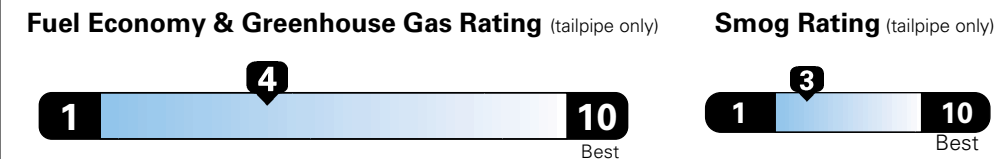

**5 YEAR / 60,000 MILE
 POWERTRAIN WARRANTY**

For more information visit: www.dodge.com
 or call 1-800-4ADODGE

FCA US LLC

Fuel Economy and Environment

**Flexible Fuel Vehicle
 Gasoline-Ethanol (E85)**

**You spend
 \$2,250
 in fuel costs
 over 5 years
 compared to the
 average new vehicle.**

**Annual fuel cost
 \$1,800**

Actual results will vary for many reasons, including driving conditions and how you drive and maintain your vehicle. The average new vehicle gets 27 MPG and cost \$6,750 to fuel over 5 years. Cost estimates are based on 15,000 miles per year at \$2.40 per gallon. This is a dual fueled automobile. MPGe is miles per gasoline gallon equivalent. Vehicle emissions are a significant cause of climate change and smog.