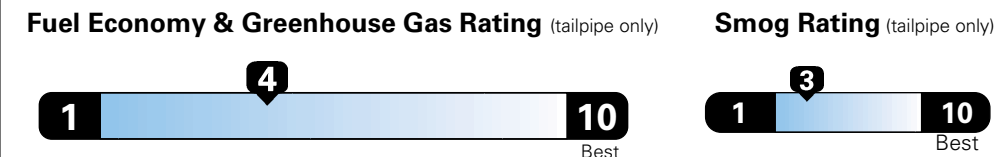

5 YEAR / 60,000 MILE POWERTRAIN WARRANTY

For more information visit: www.dodge.com
 or call 1-800-4ADODGE

FCA US LLC

Fuel Economy and Environment

Flexible Fuel Vehicle Gasoline-Ethanol (E85)

You spend \$2,500 in fuel costs over 5 years compared to the average new vehicle.

Annual fuel cost \$1,900

Actual results will vary for many reasons, including driving conditions and how you drive and maintain your vehicle. The average new vehicle gets 27 MPG and cost \$7,000 to fuel over 5 years. Cost estimates are based on 15,000 miles per year at \$2.55 per gallon. This is a dual fueled automobile. MPGe is miles per gasoline gallon equivalent. Vehicle emissions are a significant cause of climate change and smog.