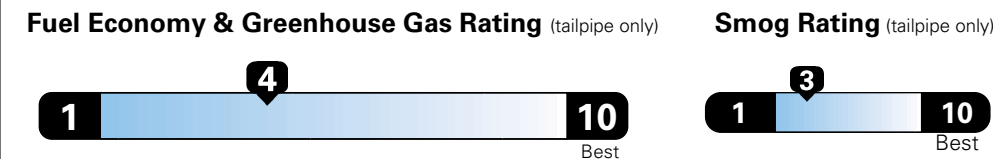

MANUFACTURER'S SUGGESTED RETAIL PRICE OF THIS MODEL INCLUDING DEALER PREPARATION

Base Price: \$26,650

DODGE GRAND CARAVAN SE
Exterior Color: Granite Pearl-Coat Exterior Paint
Interior Color: Black Interior Color
Interior: Premium Cloth Bucket Seats
Engine: 3.6-Liter V6 24-Valve VVT Engine
Transmission: 6-Speed Automatic 62TE Transmission

**5 YEAR / 60,000 MILE
 POWERTRAIN WARRANTY**

Fuel Economy and Environment

**Flexible Fuel Vehicle
 Gasoline-Ethanol (E85)**

**You spend
 \$2,500
 in fuel costs
 over 5 years
 compared to the
 average new vehicle.**

**Annual fuel cost
 \$1,900**

Actual results will vary for many reasons, including driving conditions and how you drive and maintain your vehicle. The average new vehicle gets 27 MPG and cost \$7,000 to fuel over 5 years. Cost estimates are based on 15,000 miles per year at \$2.55 per gallon. This is a dual fueled automobile. MPGe is miles per gasoline gallon equivalent. Vehicle emissions are a significant cause of climate change and smog.