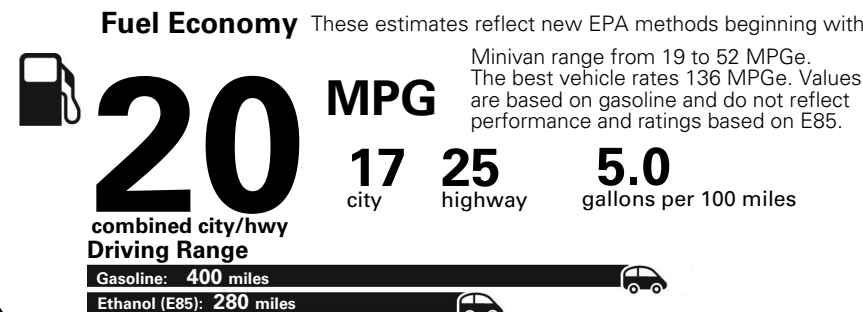

MANUFACTURER'S SUGGESTED RETAIL PRICE OF THIS MODEL INCLUDING DEALER PREPARATION

Base Price: \$26,650

DODGE GRAND CARAVAN SE
Exterior Color: Granite Pearl-Coat Exterior Paint
Interior Color: Black Interior Color
Interior: Premium Cloth Bucket Seats
Engine: 3.6-Liter V6 24-Valve VVT Engine
Transmission: 6-Speed Automatic 62TE Transmission

**5 YEAR / 60,000 MILE
 POWERTRAIN WARRANTY**

Fuel Economy and Environment

**Flexible Fuel Vehicle
 Gasoline-Ethanol (E85)**

**You spend
 \$2,500
 in fuel costs
 over 5 years
 compared to the
 average new vehicle.**

**Annual fuel cost
 \$1,900**

Actual results will vary for many reasons, including driving conditions and how you drive and maintain your vehicle. The average new vehicle gets 27 MPG and cost \$7,000 to fuel over 5 years. Cost estimates are based on 15,000 miles per year at \$2.55 per gallon. This is a dual fueled automobile. MPGe is miles per gasoline gallon equivalent. Vehicle emissions are a significant cause of climate change and smog.