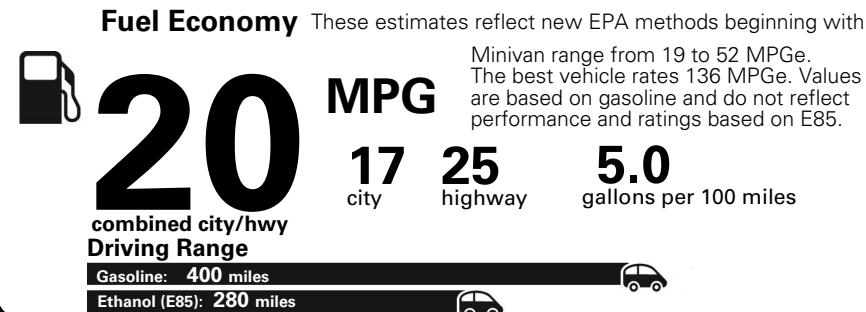

Base Price: \$26,650

DODGE GRAND CARAVAN SE
Exterior Color: Granite Pearl-Coat Exterior Paint
Interior Color: Black Light Graystone Interior Colors
Interior: Cloth Low-Back Bucket Seats
Engine: 3.6-Liter V6 24-Valve VVT Engine
Transmission: 6-Speed Automatic 62TE Transmission

For more information visit: www.dodge.com
 or call 1-800-4ADODGE

FCA US LLC

Fuel Economy and Environment

**Flexible Fuel Vehicle
 Gasoline-Ethanol (E85)**

**You spend
 \$2,500
 in fuel costs
 over 5 years
 compared to the
 average new vehicle.**