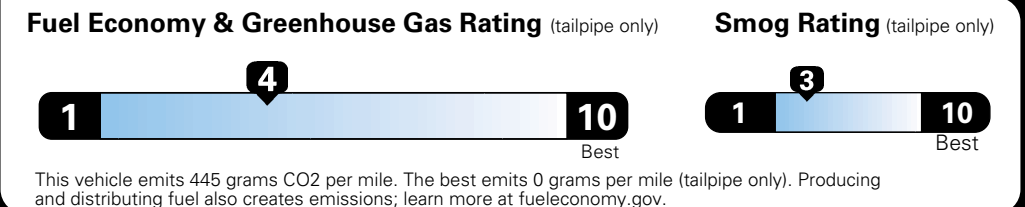

Base Price: \$26,650

DODGE GRAND CARAVAN SE
Exterior Color: Granite Pearl-Coat Exterior Paint
Interior Color: Black Light Graystone Interior Colors
Interior: Cloth Low-Back Bucket Seats
Engine: 3.6-Liter V6 24-Valve VVT Engine
Transmission: 6-Speed Automatic 62TE Transmission

For more information visit: www.dodge.com
 or call 1-800-4ADODGE

FCA US LLC

Fuel Economy and Environment

**Flexible Fuel Vehicle
 Gasoline-Ethanol (E85)**

**You spend
 \$2,500
 in fuel costs
 over 5 years
 compared to the
 average new vehicle.**

**Annual fuel cost
 \$1,900**

Actual results will vary for many reasons, including driving conditions and how you drive and maintain your vehicle. The average new vehicle gets 27 MPG and cost \$7,000 to fuel over 5 years. Cost estimates are based on 15,000 miles per year at \$2.55 per gallon. This is a dual fueled automobile. MPGe is miles per gasoline gallon equivalent. Vehicle emissions are a significant cause of climate change and smog.