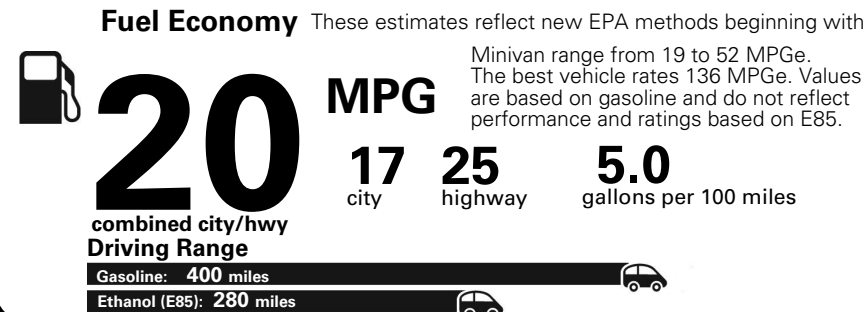

Base Price: \$26,650

DODGE GRAND CARAVAN SE
Exterior Color: Billet Clear-Coat Exterior Paint
Interior Color: Black Light Graystone Interior Colors
Interior: Cloth Low-Back Bucket Seats
Engine: 3.6-Liter V6 24-Valve VVT Engine
Transmission: 6-Speed Automatic 62TE Transmission
STANDARD EQUIPMENT (UNLESS REPLACED BY OPTIONAL EQUIPMENT)

For more information visit: www.dodge.com
 or call 1-800-4ADODGE

FCA US LLC

Fuel Economy and Environment

**Flexible Fuel Vehicle
 Gasoline-Ethanol (E85)**

**You spend
 \$2,500
 in fuel costs
 over 5 years
 compared to the
 average new vehicle.**