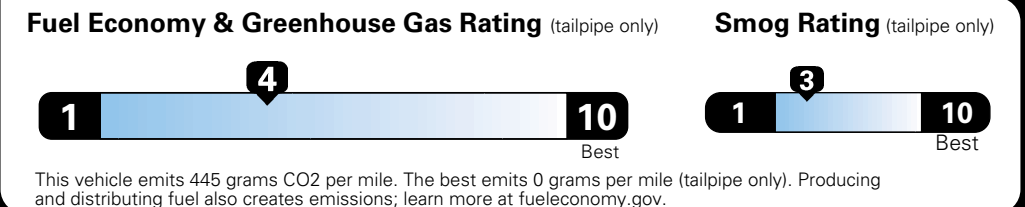

Base Price: \$26,650

DODGE GRAND CARAVAN SE
Exterior Color: Billet Clear-Coat Exterior Paint
Interior Color: Black Light Graystone Interior Colors
Interior: Cloth Low-Back Bucket Seats
Engine: 3.6-Liter V6 24-Valve VVT Engine
Transmission: 6-Speed Automatic 62TE Transmission
STANDARD EQUIPMENT (UNLESS REPLACED BY OPTIONAL EQUIPMENT)

For more information visit: www.dodge.com
 or call 1-800-4ADODGE

FCA US LLC

Fuel Economy and Environment

**Flexible Fuel Vehicle
 Gasoline-Ethanol (E85)**

**You spend
 \$2,500
 in fuel costs
 over 5 years
 compared to the
 average new vehicle.**

**Annual fuel cost
 \$1,900**

Actual results will vary for many reasons, including driving conditions and how you drive and maintain your vehicle. The average new vehicle gets 27 MPG and cost \$7,000 to fuel over 5 years. Cost estimates are based on 15,000 miles per year at \$2.55 per gallon. This is a dual fueled automobile. MPGe is miles per gasoline gallon equivalent. Vehicle emissions are a significant cause of climate change and smog.