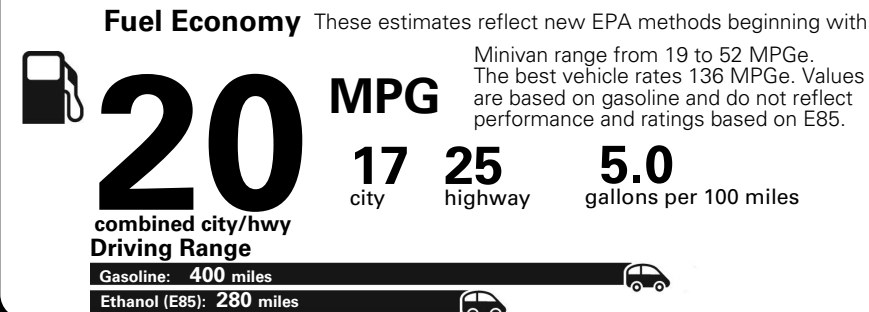

Base Price: \$26,650

DODGE GRAND CARAVAN SE
Exterior Color: Octane Red Pearl-Coat Exterior Paint
Interior Color: Black Light Graystone Interior Colors
Interior: Cloth Low-Back Bucket Seats
Engine: 3.6-Liter V6 24-Valve VVT Engine
Transmission: 6-Speed Automatic 62TE Transmission

For more information visit: www.dodge.com or call 1-800-4ADODGE

FCA US LLC

Fuel Economy and Environment

Flexible Fuel Vehicle Gasoline-Ethanol (E85)

You spend \$2,500 in fuel costs over 5 years compared to the average new vehicle.