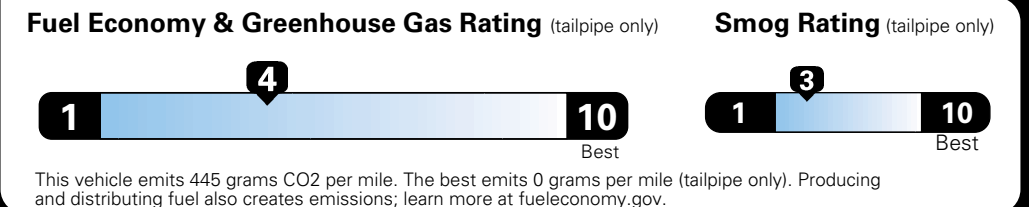

Base Price: \$26,650

DODGE GRAND CARAVAN SE
Exterior Color: Octane Red Pearl-Coat Exterior Paint
Interior Color: Black Light Graystone Interior Colors
Interior: Cloth Low-Back Bucket Seats
Engine: 3.6-Liter V6 24-Valve VVT Engine
Transmission: 6-Speed Automatic 62TE Transmission

For more information visit: www.dodge.com or call 1-800-4ADODGE

FCA US LLC

Fuel Economy and Environment

Flexible Fuel Vehicle Gasoline-Ethanol (E85)

You spend \$2,500 in fuel costs over 5 years compared to the average new vehicle.

Annual fuel cost \$1,900

Actual results will vary for many reasons, including driving conditions and how you drive and maintain your vehicle. The average new vehicle gets 27 MPG and cost \$7,000 to fuel over 5 years. Cost estimates are based on 15,000 miles per year at \$2.55 per gallon. This is a dual fueled automobile. MPGe is miles per gasoline gallon equivalent. Vehicle emissions are a significant cause of climate change and smog.