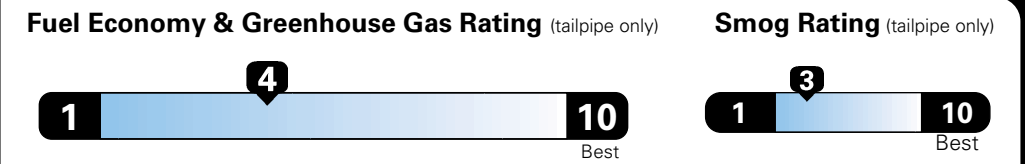

Base Price: \$26,650

DODGE GRAND CARAVAN SE
Exterior Color: Billet Clear-Coat Exterior Paint
Interior Color: Black Light Graystone Interior Colors
Interior: Cloth Low-Back Bucket Seats
Engine: 3.6-Liter V6 24-Valve VVT Engine
Transmission: 6-Speed Automatic 62TE Transmission
STANDARD EQUIPMENT (UNLESS REPLACED BY OPTIONAL EQUIPMENT)
 FUNCTIONAL/SAFETY FEATURES

For more information visit: www.dodge.com
 or call 1-800-4ADODGE

FCA US LLC

Fuel Economy and Environment

E85 Flexible Fuel Vehicle Gasoline-Ethanol (E85)

You spend \$2,500
 in fuel costs over 5 years compared to the average new vehicle.

Annual fuel cost \$1,900

Actual results will vary for many reasons, including driving conditions and how you drive and maintain your vehicle. The average new vehicle gets 27 MPG and cost \$7,000 to fuel over 5 years. Cost estimates are based on 15,000 miles per year at \$2.55 per gallon. This is a dual fueled automobile. MPGe is miles per gasoline gallon equivalent. Vehicle emissions are a significant cause of climate change and smog.