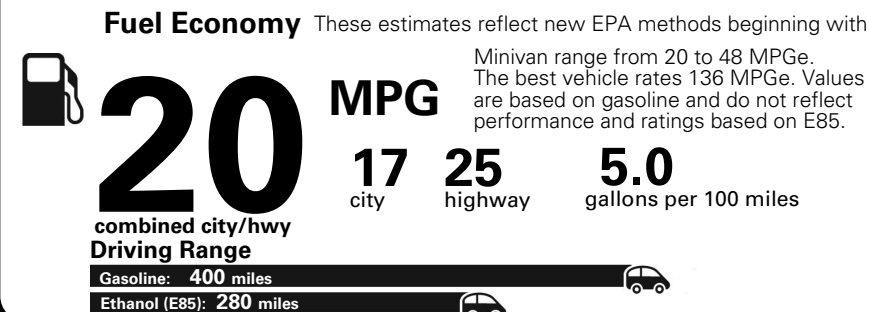

Base Price: \$26,650

DODGE GRAND CARAVAN SE
Exterior Color: Billet Clear-Coat Exterior Paint
Interior Color: Black Light Graystone Interior Colors
Interior: Cloth Low-Back Bucket Seats
Engine: 3.6-Liter V6 24-Valve VVT Engine
Transmission: 6-Speed Automatic 62TE Transmission
STANDARD EQUIPMENT (UNLESS REPLACED BY OPTIONAL EQUIPMENT)
 FUNCTIONAL/SAFETY FEATURES

For more information visit: www.dodge.com
 or call 1-800-4ADODGE

FCA US LLC

Fuel Economy and Environment

E85 Flexible Fuel Vehicle Gasoline-Ethanol (E85)

You spend \$2,500
 in fuel costs over 5 years compared to the average new vehicle.