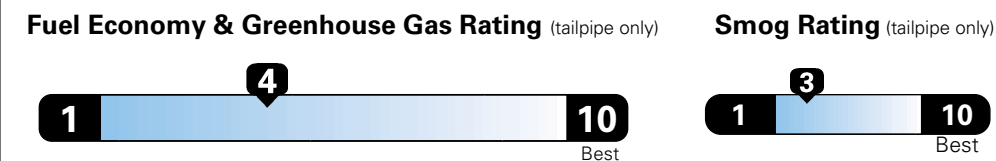

For more information visit: www.dodge.com or call 1-800-4ADODGE

FCA US LLC

Fuel Economy and Environment

Flexible Fuel Vehicle Gasoline-Ethanol (E85)

You spend \$2,500 in fuel costs over 5 years compared to the average new vehicle.

Annual fuel cost \$1,900

Actual results will vary for many reasons, including driving conditions and how you drive and maintain your vehicle. The average new vehicle gets 27 MPG and cost \$7,000 to fuel over 5 years. Cost estimates are based on 15,000 miles per year at \$2.55 per gallon. This is a dual fueled automobile. MPGe is miles per gasoline gallon equivalent. Vehicle emissions are a significant cause of climate change and smog.