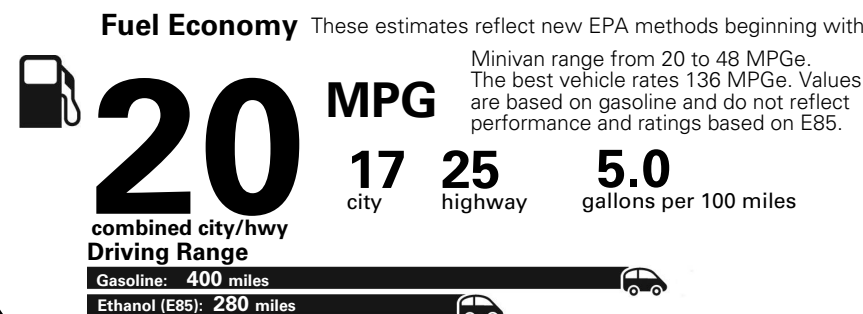

Base Price: \$26,790

DODGE GRAND CARAVAN SE
Exterior Color: Billet Clear-Coat Exterior Paint
Interior Color: Black Light Graystone Interior Colors
Interior: Cloth Low-Back Bucket Seats
Engine: 3.6-Liter V6 24-Valve VVT Engine
Transmission: 6-Speed Automatic 62TE Transmission

For more information visit: www.dodge.com or call 1-800-4ADODGE

FCA US LLC

Fuel Economy and Environment

Flexible Fuel Vehicle Gasoline-Ethanol (E85)

You spend \$2,500 in fuel costs over 5 years compared to the average new vehicle.