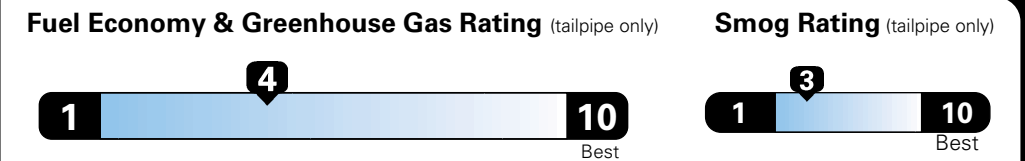

For more information visit: www.dodge.com
 or call 1-800-4ADODGE

FCA US LLC

Fuel Economy and Environment

**Flexible Fuel Vehicle
 Gasoline-Ethanol (E85)**

**You spend
 \$2,500
 in fuel costs
 over 5 years
 compared to the
 average new vehicle.**

**Annual fuel cost
 \$1,900**

Actual results will vary for many reasons, including driving conditions and how you drive and maintain your vehicle. The average new vehicle gets 27 MPG and cost \$7,000 to fuel over 5 years. Cost estimates are based on 15,000 miles per year at \$2.55 per gallon. This is a dual fueled automobile. MPGe is miles per gasoline gallon equivalent. Vehicle emissions are a significant cause of climate change and smog.