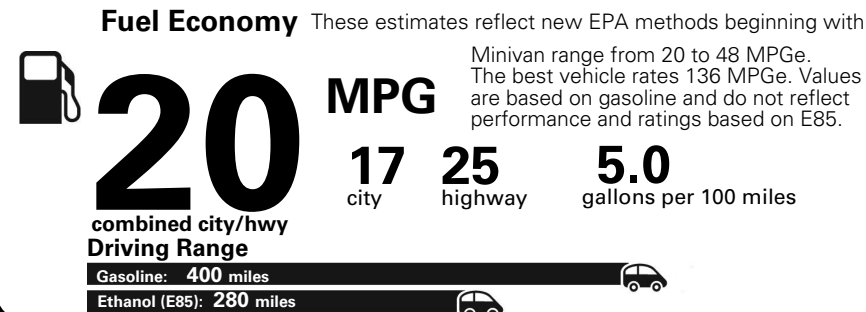

For more information visit: www.dodge.com
 or call 1-800-4ADODGE

FCA US LLC

Fuel Economy and Environment

**Flexible Fuel Vehicle
 Gasoline-Ethanol (E85)**

**You spend
 \$2,500
 in fuel costs
 over 5 years
 compared to the
 average new vehicle.**