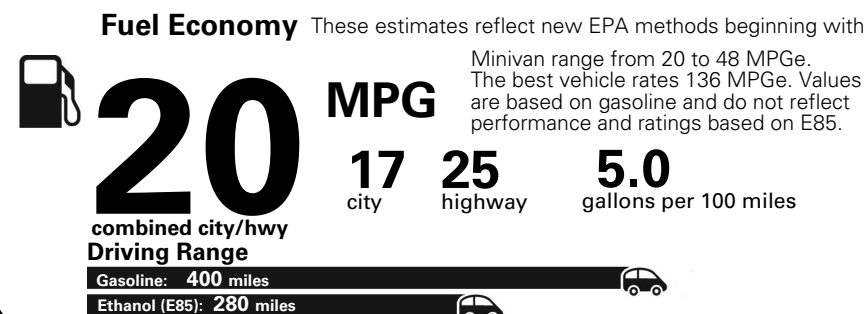

Base Price: \$26,790

DODGE GRAND CARAVAN SE
Exterior Color: Billet Clear-Coat Exterior Paint
Interior Color: Black Light Graystone Interior Colors
Interior: Cloth Low-Back Bucket Seats
Engine: 3.6-Liter V6 24-Valve VVT Engine
Transmission: 6-Speed Automatic 62TE Transmission

For more information visit: www.dodge.com
 or call 1-800-4ADODGE

FCA US LLC

Fuel Economy and Environment

**Flexible Fuel Vehicle
 Gasoline-Ethanol (E85)**

**You spend
 \$2,500
 in fuel costs
 over 5 years
 compared to the
 average new vehicle.**