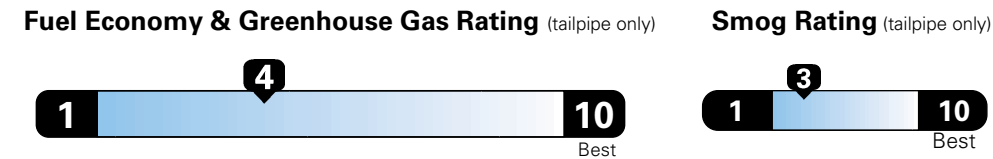

For more information visit: www.dodge.com
 or call 1-800-4ADODGE

FCA US LLC

Fuel Economy and Environment

**Flexible Fuel Vehicle
 Gasoline-Ethanol (E85)**

**You spend
 \$2,500
 in fuel costs
 over 5 years
 compared to the
 average new vehicle.**

**Annual fuel cost
 \$1,900**

Actual results will vary for many reasons, including driving conditions and how you drive and maintain your vehicle. The average new vehicle gets 27 MPG and cost \$7,000 to fuel over 5 years. Cost estimates are based on 15,000 miles per year at \$2.55 per gallon. This is a dual fueled automobile. MPGe is miles per gasoline gallon equivalent. Vehicle emissions are a significant cause of climate change and smog.