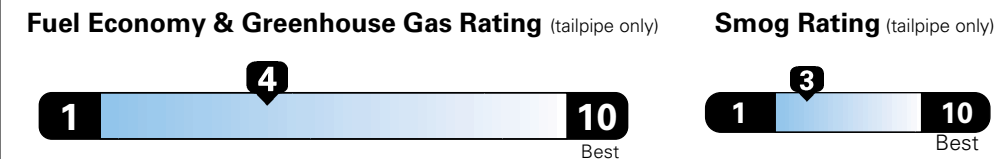

For more information visit: www.dodge.com
 or call 1-800-4ADODGE

FCA US LLC

Fuel Economy and Environment

**Flexible Fuel Vehicle
 Gasoline-Ethanol (E85)**

**You spend
 \$2,500
 in fuel costs
 over 5 years
 compared to the
 average new vehicle.**

**Annual fuel cost
 \$1,900**

Actual results will vary for many reasons, including driving conditions and how you drive and maintain your vehicle. The average new vehicle gets 27 MPG and cost \$7,000 to fuel over 5 years. Cost estimates are based on 15,000 miles per year at \$2.55 per gallon. This is a dual fueled automobile. MPGe is miles per gasoline gallon equivalent. Vehicle emissions are a significant cause of climate change and smog.