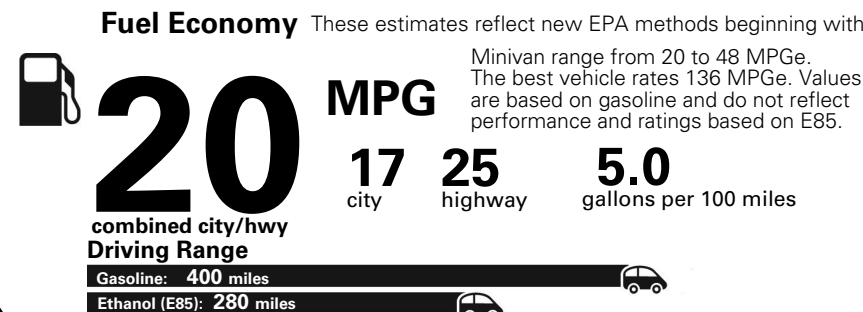

For more information visit: www.dodge.com
 or call 1-800-4ADODGE

FCA US LLC

Fuel Economy and Environment

**Flexible Fuel Vehicle
 Gasoline-Ethanol (E85)**

**You spend
 \$2,500
 in fuel costs
 over 5 years
 compared to the
 average new vehicle.**