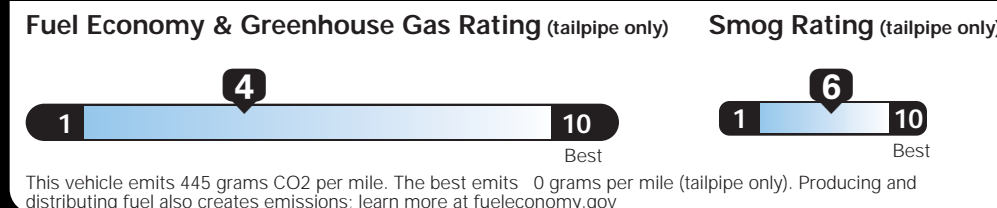

Base Price: \$24,995

DODGE GRAND CARAVAN SE
Exterior Color: White Knuckle Clear-Coat Exterior Paint
Interior Color: Black / Light Graystone Interior Colors
Interior: Cloth Low-Back Bucket Seats
Engine: 3.6-Liter V6 24-Valve VVT Engine
Transmission: 6-Speed Automatic 62TE Transmission

For more information visit: www.dodge.com
 or call 1-800-4ADODGE

FCA US LLC

EPA DOT Fuel Economy and Environment

E85 Flexible-Fuel Vehicle Gasoline-Ethanol (E85)

You spend \$2,250 more in fuel costs over 5 years compared to the average new vehicle.

Annual fuel COST \$1,850

Actual results will vary for many reasons, including driving conditions and how you drive and maintain your vehicle. The average new vehicle gets 26 MPG and cost \$7,000 to fuel over 5 years. Cost estimates are based on 15,000 miles per year at \$2.45 per gallon. This is a dual fueled automobile. MPGe is miles per gasoline gallon equivalent. Vehicle emissions are a significant cause of climate change and smog.