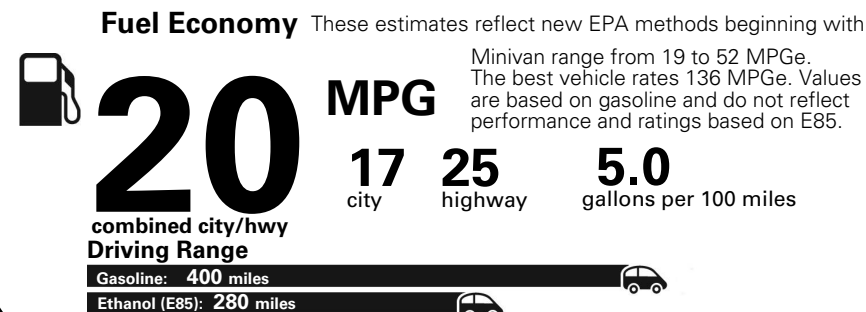

For more information visit: www.dodge.com
or call 1-800-4ADODGE

FCA US LLC

Fuel Economy and Environment

Flexible Fuel Vehicle
Gasoline-Ethanol (E85)

You spend
\$2,250
in fuel costs
over 5 years
compared to the
average new vehicle.

Annual fuel cost
\$1,800

Fuel Economy & Greenhouse Gas Rating (tailpipe only)

Smog Rating (tailpipe only)

This vehicle emits 445 grams CO2 per mile. The best emits 0 grams per mile (tailpipe only). Producing and distributing fuel also creates emissions; learn more at fuelconomy.gov.

Actual results will vary for many reasons, including driving conditions and how you drive and maintain your vehicle. The average new vehicle gets 27 MPG and cost \$6,750 to fuel over 5 years. Cost estimates are based on 15,000 miles per year at \$2.40 per gallon. This is a dual fueled automobile. MPGe is miles per gasoline gallon equivalent. Vehicle emissions are a significant cause of climate change and smog.