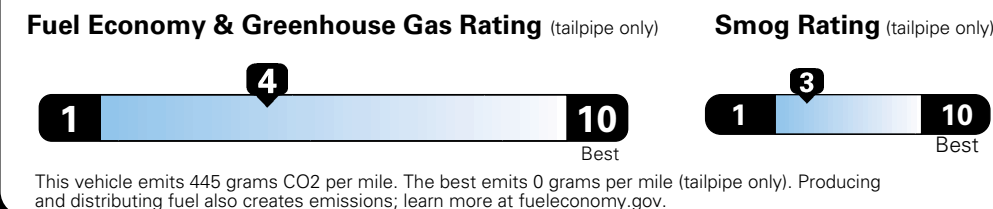

Base Price: \$26,250

DODGE GRAND CARAVAN SE
Exterior Color: Octane Red Pearl-Coat Exterior Paint
Interior Color: Black Light Graystone Exterior Paint
Interior: Cloth Low-Back Bucket Seats
Engine: 3.6-Liter V6 24-Valve VVT Engine
Transmission: 6-Speed Automatic 62TE Transmission

For more information visit: www.dodge.com
 or call 1-800-4ADODGE

FCA US LLC

Fuel Economy and Environment

**Flexible Fuel Vehicle
 Gasoline-Ethanol (E85)**

**You spend
 \$2,500
 in fuel costs
 over 5 years
 compared to the
 average new vehicle.**

**Annual fuel cost
 \$1,900**

Actual results will vary for many reasons, including driving conditions and how you drive and maintain your vehicle. The average new vehicle gets 27 MPG and cost \$7,000 to fuel over 5 years. Cost estimates are based on 15,000 miles per year at \$2.55 per gallon. This is a dual fueled automobile. MPGe is miles per gasoline gallon equivalent. Vehicle emissions are a significant cause of climate change and smog.