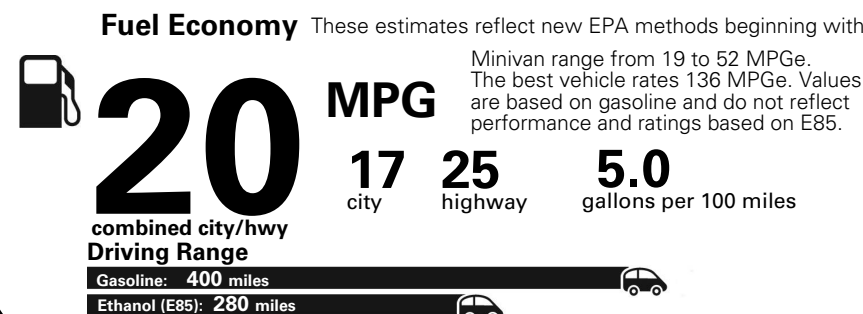

Base Price: \$26,250

DODGE GRAND CARAVAN SE
Exterior Color: Octane Red Pearl-Coat Exterior Paint
Interior Color: Black Light Graystone Exterior Paint
Interior: Cloth Low-Back Bucket Seats
Engine: 3.6-Liter V6 24-Valve VVT Engine
Transmission: 6-Speed Automatic 62TE Transmission

For more information visit: www.dodge.com
 or call 1-800-4ADODGE

FCA US LLC

Fuel Economy and Environment

**Flexible Fuel Vehicle
 Gasoline-Ethanol (E85)**

**You spend
 \$2,500
 in fuel costs
 over 5 years
 compared to the
 average new vehicle.**