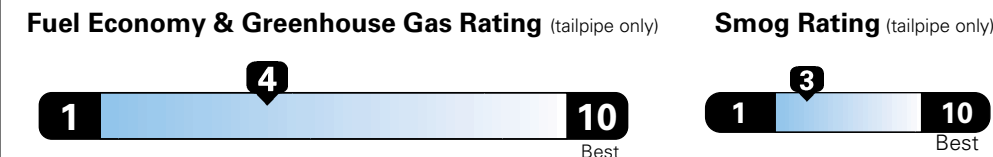

5 YEAR / 60,000 MILE POWERTRAIN WARRANTY

For more information visit: www.dodge.com
 or call 1-800-4ADODGE

FCA US LLC

Fuel Economy and Environment

Flexible Fuel Vehicle Gasoline-Ethanol (E85)

You spend \$2,500 in fuel costs over 5 years compared to the average new vehicle.

Annual fuel cost \$1,900

Actual results will vary for many reasons, including driving conditions and how you drive and maintain your vehicle. The average new vehicle gets 27 MPG and cost \$7,000 to fuel over 5 years. Cost estimates are based on 15,000 miles per year at \$2.55 per gallon. This is a dual fueled automobile. MPGe is miles per gasoline gallon equivalent. Vehicle emissions are a significant cause of climate change and smog.