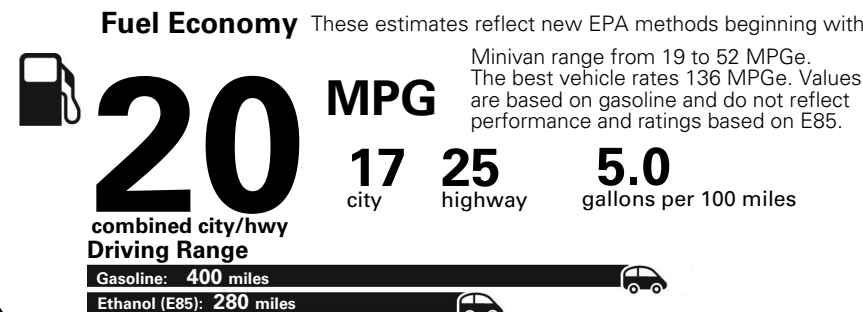

5 YEAR / 60,000 MILE POWERTRAIN WARRANTY

For more information visit: www.dodge.com
 or call 1-800-4ADODGE

FCA US LLC

Fuel Economy and Environment

Flexible Fuel Vehicle Gasoline-Ethanol (E85)

You spend \$2,500 in fuel costs over 5 years compared to the average new vehicle.

Annual fuel cost \$1,900

Actual results will vary for many reasons, including driving conditions and how you drive and maintain your vehicle. The average new vehicle gets 27 MPG and cost \$7,000 to fuel over 5 years. Cost estimates are based on 15,000 miles per year at \$2.55 per gallon. This is a dual fueled automobile. MPGe is miles per gasoline gallon equivalent. Vehicle emissions are a significant cause of climate change and smog.