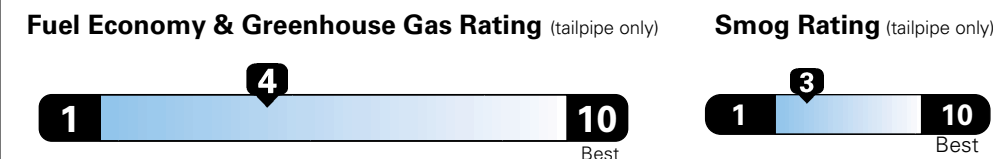

**5 YEAR / 60,000 MILE
 POWERTRAIN WARRANTY**

For more information visit: www.dodge.com
 or call 1-800-4ADODGE

FCA US LLC

Fuel Economy and Environment

**Flexible Fuel Vehicle
 Gasoline-Ethanol (E85)**

**You spend
 \$2,500
 in fuel costs
 over 5 years
 compared to the
 average new vehicle.**

**Annual fuel cost
 \$1,900**

Actual results will vary for many reasons, including driving conditions and how you drive and maintain your vehicle. The average new vehicle gets 27 MPG and cost \$7,000 to fuel over 5 years. Cost estimates are based on 15,000 miles per year at \$2.55 per gallon. This is a dual fueled automobile. MPGe is miles per gasoline gallon equivalent. Vehicle emissions are a significant cause of climate change and smog.