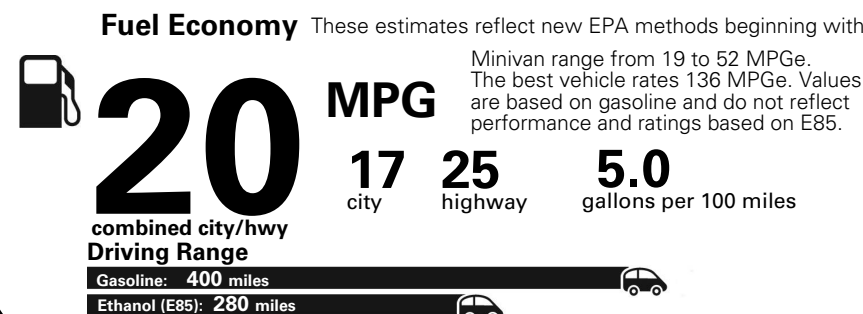

Base Price: \$26,250

DODGE GRAND CARAVAN SE
Exterior Color: Granite Pearl-Coat Exterior Paint
Interior Color: Black Interior Color
Interior: Premium Cloth Bucket Seats
Engine: 3.6-Liter V6 24-Valve VVT Engine
Transmission: 6-Speed Automatic 62TE Transmission

**5 YEAR / 60,000 MILE
 POWERTRAIN WARRANTY**

For more information visit: www.dodge.com
 or call 1-800-4ADODGE

FCA US LLC

Fuel Economy and Environment

**Flexible Fuel Vehicle
 Gasoline-Ethanol (E85)**

**You spend
 \$2,500
 in fuel costs
 over 5 years
 compared to the
 average new vehicle.**

**Annual fuel cost
 \$1,900**

Actual results will vary for many reasons, including driving conditions and how you drive and maintain your vehicle. The average new vehicle gets 27 MPG and cost \$7,000 to fuel over 5 years. Cost estimates are based on 15,000 miles per year at \$2.55 per gallon. This is a dual fueled automobile. MPGe is miles per gasoline gallon equivalent. Vehicle emissions are a significant cause of climate change and smog.