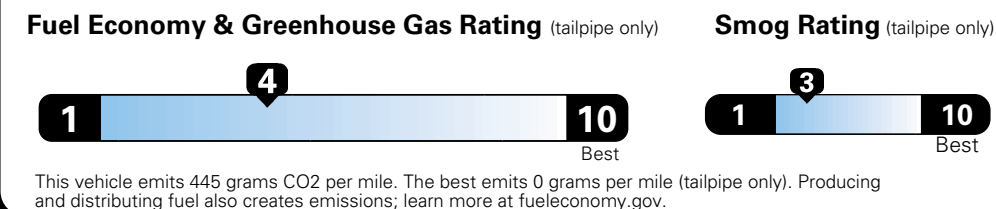

For more information visit: www.dodge.com
 or call 1-800-4ADODGE

FCA US LLC

Fuel Economy and Environment

**Flexible Fuel Vehicle
 Gasoline-Ethanol (E85)**

**You spend
 \$2,500
 in fuel costs
 over 5 years
 compared to the
 average new vehicle.**

**Annual fuel cost
 \$1,900**

Actual results will vary for many reasons, including driving conditions and how you drive and maintain your vehicle. The average new vehicle gets 27 MPG and cost \$7,000 to fuel over 5 years. Cost estimates are based on 15,000 miles per year at \$2.55 per gallon. This is a dual fueled automobile. MPGe is miles per gasoline gallon equivalent. Vehicle emissions are a significant cause of climate change and smog.