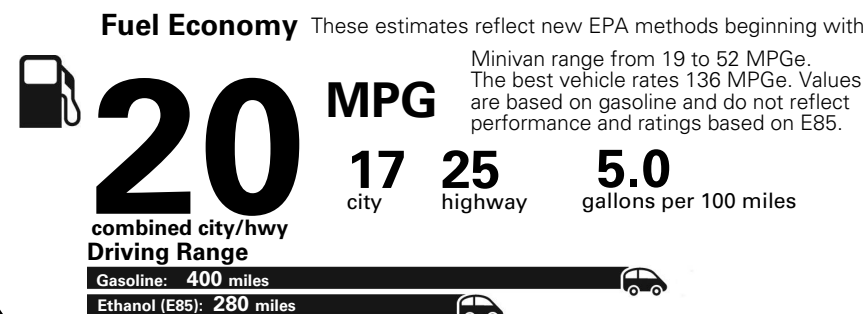

Base Price: \$26,650

DODGE GRAND CARAVAN SE
Exterior Color: White Knuckle Clear-Coat Exterior Paint
Interior Color: Black Light Graystone Interior Colors
Interior: Cloth Low-Back Bucket Seats
Engine: 3.6-Liter V6 24-Valve VVT Engine
Transmission: 6-Speed Automatic 62TE Transmission

For more information visit: www.dodge.com
 or call 1-800-4ADODGE

FCA US LLC

Fuel Economy and Environment

**Flexible Fuel Vehicle
 Gasoline-Ethanol (E85)**

**You spend
 \$2,500
 in fuel costs
 over 5 years
 compared to the
 average new vehicle.**