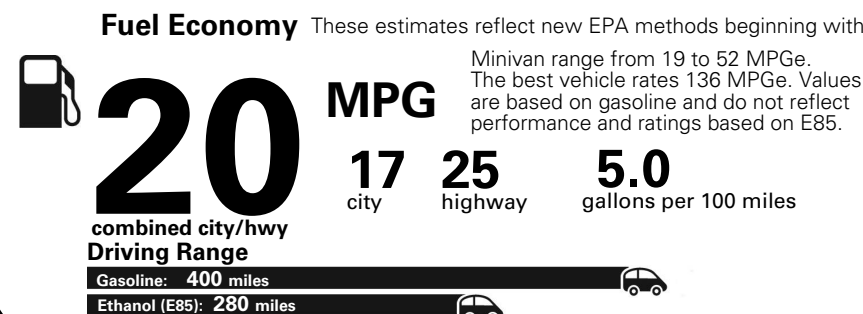

Base Price: \$26,650

DODGE GRAND CARAVAN SE
Exterior Color: Granite Pearl-Coat Exterior Paint
Interior Color: Black Light Graystone Interior Colors
Interior: Cloth Low-Back Bucket Seats
Engine: 3.6-Liter V6 24-Valve VVT Engine
Transmission: 6-Speed Automatic 62TE Transmission

For more information visit: www.dodge.com
 or call 1-800-4ADODGE

FCA US LLC

Fuel Economy and Environment

**Flexible Fuel Vehicle
 Gasoline-Ethanol (E85)**

**You spend
 \$2,500
 in fuel costs
 over 5 years
 compared to the
 average new vehicle.**