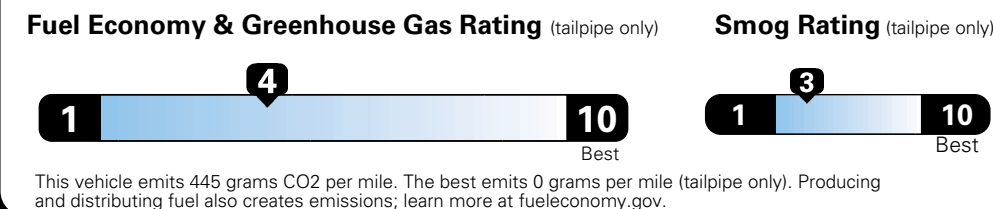

For more information visit: www.dodge.com
 or call 1-800-4ADODGE

FCA US LLC

Fuel Economy and Environment

**Flexible Fuel Vehicle
 Gasoline-Ethanol (E85)**

**You spend
 \$2,500
 in fuel costs
 over 5 years
 compared to the
 average new vehicle.**

**Annual fuel cost
 \$1,900**

Actual results will vary for many reasons, including driving conditions and how you drive and maintain your vehicle. The average new vehicle gets 27 MPG and cost \$7,000 to fuel over 5 years. Cost estimates are based on 15,000 miles per year at \$2.55 per gallon. This is a dual fueled automobile. MPGe is miles per gasoline gallon equivalent. Vehicle emissions are a significant cause of climate change and smog.