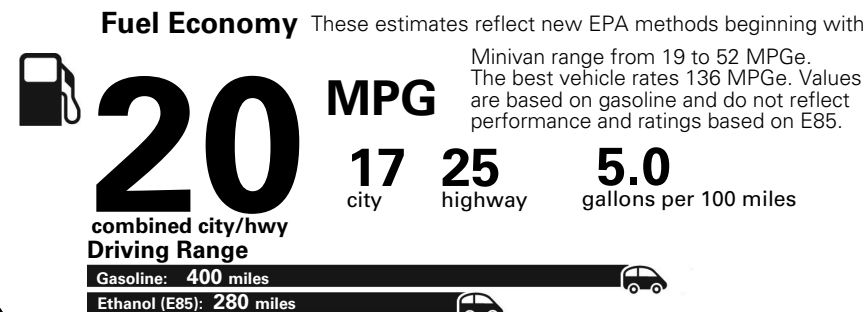

For more information visit: www.dodge.com
 or call 1-800-4ADODGE

FCA US LLC

Fuel Economy and Environment

**Flexible Fuel Vehicle
 Gasoline-Ethanol (E85)**

**You spend
 \$2,500
 in fuel costs
 over 5 years
 compared to the
 average new vehicle.**