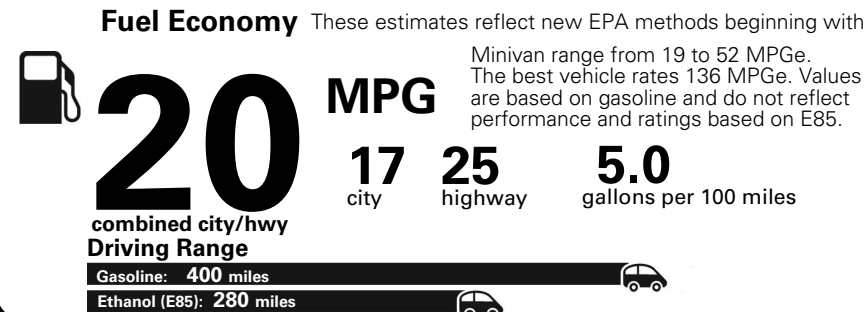

Base Price: \$26,650

DODGE GRAND CARAVAN SE
Exterior Color: White Knuckle Clear-Coat Exterior Paint
Interior Color: Black Light Graystone Interior Colors
Interior: Cloth Low-Back Bucket Seats
Engine: 3.6-Liter V6 24-Valve VVT Engine
Transmission: 6-Speed Automatic 62TE Transmission

For more information visit: www.dodge.com
 or call 1-800-4ADODGE

FCA US LLC

Fuel Economy and Environment

Flexible Fuel Vehicle Gasoline-Ethanol (E85)

You spend \$2,500 in fuel costs over 5 years compared to the average new vehicle.