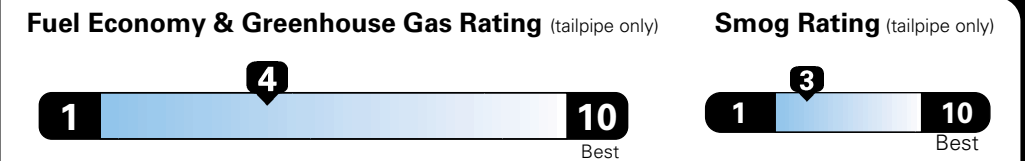

Base Price: \$26,650

DODGE GRAND CARAVAN SE
Exterior Color: White Knuckle Clear-Coat Exterior Paint
Interior Color: Black Light Graystone Interior Colors
Interior: Cloth Low-Back Bucket Seats
Engine: 3.6-Liter V6 24-Valve VVT Engine
Transmission: 6-Speed Automatic 62TE Transmission

For more information visit: www.dodge.com
 or call 1-800-4ADODGE

FCA US LLC

Fuel Economy and Environment

Flexible Fuel Vehicle Gasoline-Ethanol (E85)

You spend \$2,500 in fuel costs over 5 years compared to the average new vehicle.

Annual fuel cost \$1,900

Actual results will vary for many reasons, including driving conditions and how you drive and maintain your vehicle. The average new vehicle gets 27 MPG and cost \$7,000 to fuel over 5 years. Cost estimates are based on 15,000 miles per year at \$2.55 per gallon. This is a dual fueled automobile. MPGe is miles per gasoline gallon equivalent. Vehicle emissions are a significant cause of climate change and smog.