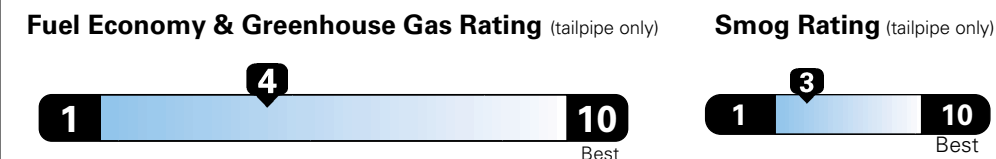

Base Price: \$26,650

DODGE GRAND CARAVAN SE
Exterior Color: Octane Red Pearl-Coat Exterior Paint
Interior Color: Black Light Graystone Interior Colors
Interior: Cloth Low-Back Bucket Seats
Engine: 3.6-Liter V6 24-Valve VVT Engine
Transmission: 6-Speed Automatic 62TE Transmission

For more information visit: www.dodge.com
 or call 1-800-4ADODGE

FCA US LLC

Fuel Economy and Environment

**Flexible Fuel Vehicle
 Gasoline-Ethanol (E85)**

**You spend
 \$2,500
 in fuel costs
 over 5 years
 compared to the
 average new vehicle.**

**Annual fuel cost
 \$1,900**

Actual results will vary for many reasons, including driving conditions and how you drive and maintain your vehicle. The average new vehicle gets 27 MPG and cost \$7,000 to fuel over 5 years. Cost estimates are based on 15,000 miles per year at \$2.55 per gallon. This is a dual fueled automobile. MPGe is miles per gasoline gallon equivalent. Vehicle emissions are a significant cause of climate change and smog.