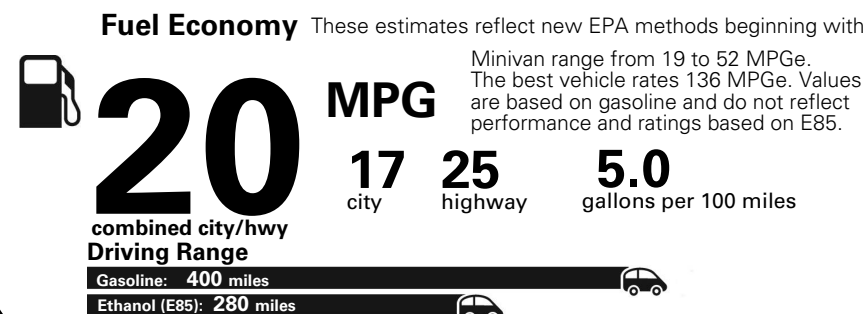

Base Price: \$26,650

DODGE GRAND CARAVAN SE
Exterior Color: Octane Red Pearl-Coat Exterior Paint
Interior Color: Black Light Graystone Interior Colors
Interior: Cloth Low-Back Bucket Seats
Engine: 3.6-Liter V6 24-Valve VVT Engine
Transmission: 6-Speed Automatic 62TE Transmission

For more information visit: www.dodge.com
 or call 1-800-4ADODGE

FCA US LLC

Fuel Economy and Environment

**Flexible Fuel Vehicle
 Gasoline-Ethanol (E85)**

**You spend
 \$2,500
 in fuel costs
 over 5 years
 compared to the
 average new vehicle.**