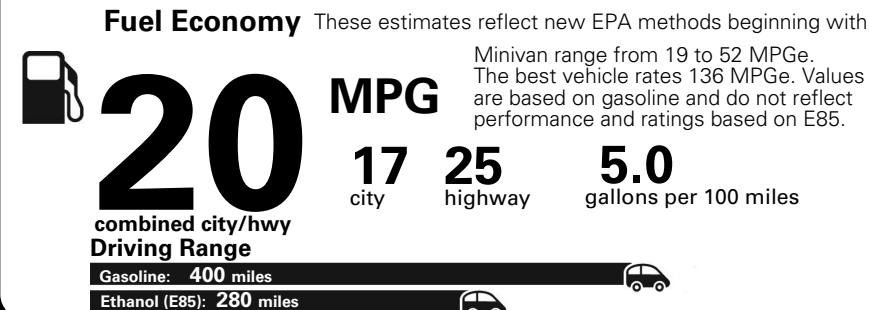

Base Price: \$26,650

DODGE GRAND CARAVAN SE
Exterior Color: White Knuckle Clear-Coat Exterior Paint
Interior Color: Black Light Graystone Interior Colors
Interior: Cloth Low-Back Bucket Seats
Engine: 3.6-Liter V6 24-Valve VVT Engine
Transmission: 6-Speed Automatic 62TE Transmission

For more information visit: www.dodge.com
 or call 1-800-4ADODGE

FCA US LLC

Fuel Economy and Environment

**Flexible Fuel Vehicle
 Gasoline-Ethanol (E85)**

**You spend
 \$2,500
 in fuel costs
 over 5 years
 compared to the
 average new vehicle.**