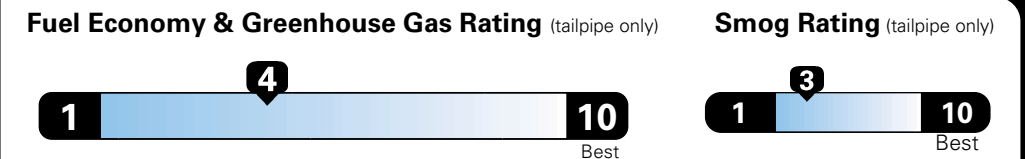

For more information visit: www.dodge.com
 or call 1-800-4ADODGE

FCA US LLC

Fuel Economy and Environment

**Flexible Fuel Vehicle
 Gasoline-Ethanol (E85)**

**You spend
 \$2,500
 in fuel costs
 over 5 years
 compared to the
 average new vehicle.**

**Annual fuel cost
 \$1,900**

Actual results will vary for many reasons, including driving conditions and how you drive and maintain your vehicle. The average new vehicle gets 27 MPG and cost \$7,000 to fuel over 5 years. Cost estimates are based on 15,000 miles per year at \$2.55 per gallon. This is a dual fueled automobile. MPGe is miles per gasoline gallon equivalent. Vehicle emissions are a significant cause of climate change and smog.