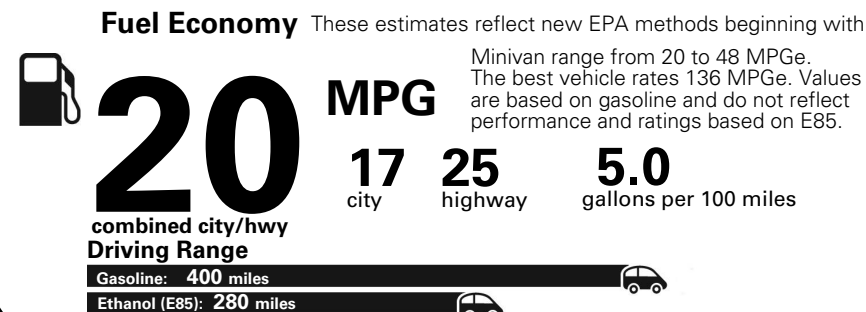

Base Price: \$26,790

DODGE GRAND CARAVAN SE
Exterior Color: White Knuckle Clear-Coat Exterior Paint
Interior Color: Black Light Graystone Interior Colors
Interior: Cloth Low-Back Bucket Seats
Engine: 3.6-Liter V6 24-Valve VVT Engine
Transmission: 6-Speed Automatic 62TE Transmission

For more information visit: www.dodge.com
 or call 1-800-4ADODGE

FCA US LLC

Fuel Economy and Environment

**Flexible Fuel Vehicle
 Gasoline-Ethanol (E85)**

**You spend
 \$2,500
 in fuel costs
 over 5 years
 compared to the
 average new vehicle.**