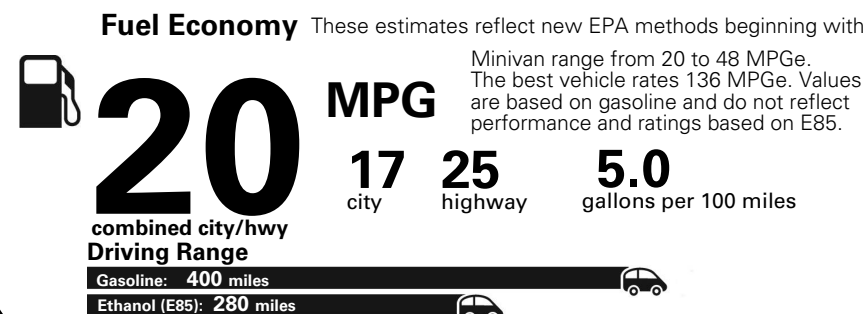

Base Price: \$27,040

DODGE GRAND CARAVAN SE
Exterior Color: White Knuckle Clear-Coat Exterior Paint
Interior Color: Black Light Graystone Interior Colors
Interior: Cloth Low-Back Bucket Seats
Engine: 3.6-Liter V6 24-Valve VVT Engine
Transmission: 6-Speed Automatic 62TE Transmission

For more information visit: www.dodge.com
 or call 1-800-4ADODGE

FCA US LLC

Fuel Economy and Environment

**Flexible Fuel Vehicle
 Gasoline-Ethanol (E85)**

**You spend
 \$2,500
 in fuel costs
 over 5 years
 compared to the
 average new vehicle.**