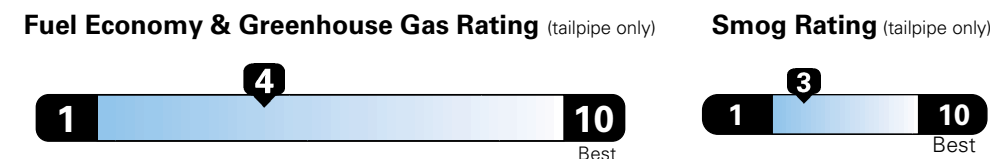

For more information visit: www.dodge.com
 or call 1-800-4ADODGE

FCA US LLC

Fuel Economy and Environment

**Flexible Fuel Vehicle
 Gasoline-Ethanol (E85)**

**You spend
 \$2,500
 in fuel costs
 over 5 years
 compared to the
 average new vehicle.**

**Annual fuel cost
 \$1,900**

Actual results will vary for many reasons, including driving conditions and how you drive and maintain your vehicle. The average new vehicle gets 27 MPG and cost \$7,000 to fuel over 5 years. Cost estimates are based on 15,000 miles per year at \$2.55 per gallon. This is a dual fueled automobile. MPGe is miles per gasoline gallon equivalent. Vehicle emissions are a significant cause of climate change and smog.