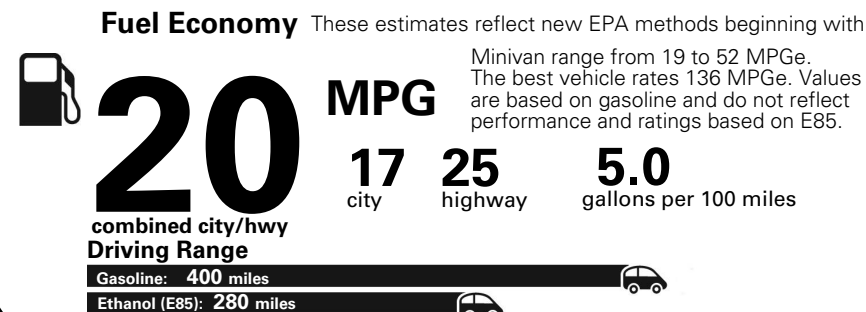

Base Price: \$25,995

DODGE GRAND CARAVAN SE
Exterior Color: Granite Pearl-Coat Exterior Paint
Interior Color: Black / Light Graystone Interior Colors
Interior: Cloth Low-Back Bucket Seats
Engine: 3.6-Liter V6 24-Valve VVT Engine
Transmission: 6-Speed Automatic 62TE Transmission

For more information visit: www.dodge.com
 or call 1-800-4ADODGE

FCA US LLC

Fuel Economy and Environment

**Flexible Fuel Vehicle
 Gasoline-Ethanol (E85)**

**You spend
 \$2,250
 in fuel costs
 over 5 years
 compared to the
 average new vehicle.**

**Annual fuel cost
 \$1,800**

Actual results will vary for many reasons, including driving conditions and how you drive and maintain your vehicle. The average new vehicle gets 27 MPG and cost \$6,750 to fuel over 5 years. Cost estimates are based on 15,000 miles per year at \$2.40 per gallon. This is a dual fueled automobile. MPGe is miles per gasoline gallon equivalent. Vehicle emissions are a significant cause of climate change and smog.