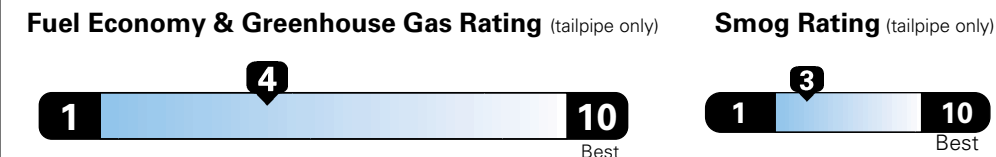

Base Price: \$25,995

DODGE GRAND CARAVAN SE
Exterior Color: Granite Pearl-Coat Exterior Paint
Interior Color: Black / Light Graystone Interior Colors
Interior: Cloth Low-Back Bucket Seats
Engine: 3.6-Liter V6 24-Valve VVT Engine
Transmission: 6-Speed Automatic 62TE Transmission

For more information visit: www.dodge.com
 or call 1-800-4ADODGE

FCA US LLC

Fuel Economy and Environment

**Flexible Fuel Vehicle
 Gasoline-Ethanol (E85)**

**You spend
 \$2,250
 in fuel costs
 over 5 years
 compared to the
 average new vehicle.**

**Annual fuel cost
 \$1,800**

Actual results will vary for many reasons, including driving conditions and how you drive and maintain your vehicle. The average new vehicle gets 27 MPG and cost \$6,750 to fuel over 5 years. Cost estimates are based on 15,000 miles per year at \$2.40 per gallon. This is a dual fueled automobile. MPGe is miles per gasoline gallon equivalent. Vehicle emissions are a significant cause of climate change and smog.