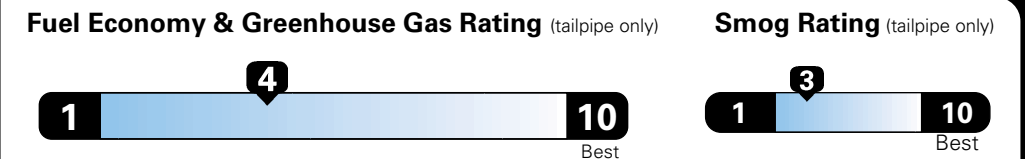

MANUFACTURER'S SUGGESTED RETAIL PRICE OF THIS MODEL INCLUDING DEALER PREPARATION

Base Price: \$26,250

DODGE GRAND CARAVAN SE
Exterior Color: Black Onyx Crystal Pearl-Coat Exterior Paint
Interior Color: Black Interior Color
Interior: Premium Cloth Bucket Seats
Engine: 3.6-Liter V6 24-Valve VVT Engine
Transmission: 6-Speed Automatic 62TE Transmission

**5 YEAR / 60,000 MILE
POWERTRAIN WARRANTY**

Fuel Economy and Environment

**Flexible Fuel Vehicle
Gasoline-Ethanol (E85)**

**You spend
\$2,250
in fuel costs
over 5 years
compared to the
average new vehicle.**

**Annual fuel cost
\$1,800**

Actual results will vary for many reasons, including driving conditions and how you drive and maintain your vehicle. The average new vehicle gets 27 MPG and cost \$6,750 to fuel over 5 years. Cost estimates are based on 15,000 miles per year at \$2.40 per gallon. This is a dual fueled automobile. MPGe is miles per gasoline gallon equivalent. Vehicle emissions are a significant cause of climate change and smog.