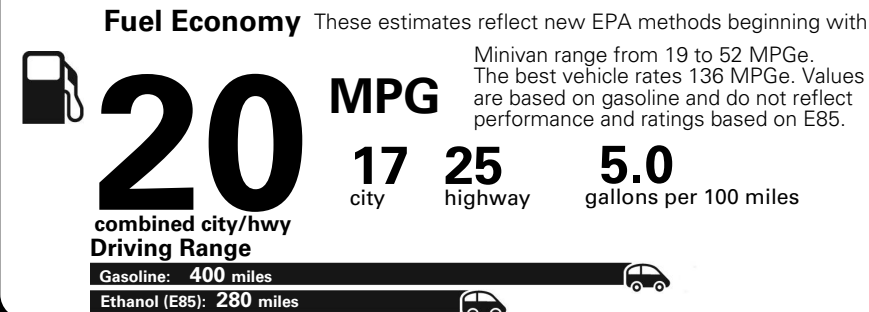

MANUFACTURER'S SUGGESTED RETAIL PRICE OF THIS MODEL INCLUDING DEALER PREPARATION

Base Price: \$26,250

DODGE GRAND CARAVAN SE
Exterior Color: Black Onyx Crystal Pearl-Coat Exterior Paint
Interior Color: Black Interior Color
Interior: Premium Cloth Bucket Seats
Engine: 3.6-Liter V6 24-Valve VVT Engine
Transmission: 6-Speed Automatic 62TE Transmission

**5 YEAR / 60,000 MILE
POWERTRAIN WARRANTY**

Fuel Economy and Environment

**Flexible Fuel Vehicle
Gasoline-Ethanol (E85)**

**You spend
\$2,250
in fuel costs
over 5 years
compared to the
average new vehicle.**

**Annual fuel cost
\$1,800**

Actual results will vary for many reasons, including driving conditions and how you drive and maintain your vehicle. The average new vehicle gets 27 MPG and cost \$6,750 to fuel over 5 years. Cost estimates are based on 15,000 miles per year at \$2.40 per gallon. This is a dual fueled automobile. MPGe is miles per gasoline gallon equivalent. Vehicle emissions are a significant cause of climate change and smog.