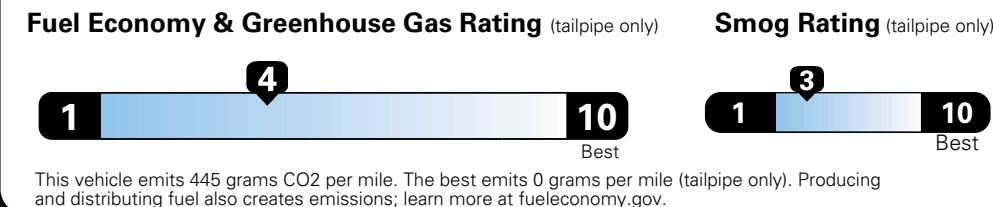

For more information visit: www.dodge.com
 or call 1-800-4ADODGE

FCA US LLC

Fuel Economy and Environment

**Flexible Fuel Vehicle
 Gasoline-Ethanol (E85)**

**You spend
 \$2,250
 in fuel costs
 over 5 years
 compared to the
 average new vehicle.**

**Annual fuel cost
 \$1,800**

Actual results will vary for many reasons, including driving conditions and how you drive and maintain your vehicle. The average new vehicle gets 27 MPG and cost \$6,750 to fuel over 5 years. Cost estimates are based on 15,000 miles per year at \$2.40 per gallon. This is a dual fueled automobile. MPGe is miles per gasoline gallon equivalent. Vehicle emissions are a significant cause of climate change and smog.