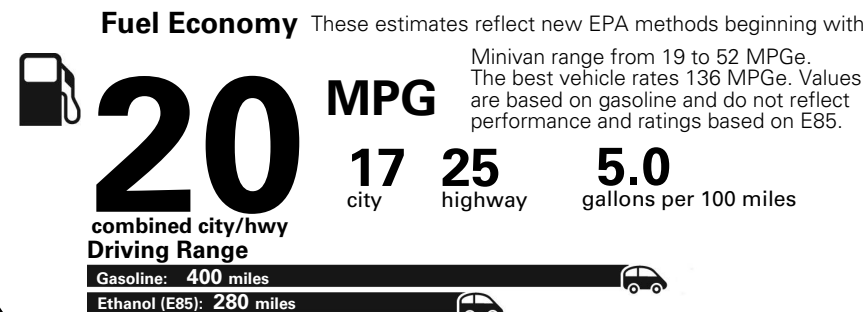

Base Price: \$26,250

DODGE GRAND CARAVAN SE
Exterior Color: Black Onyx Crystal Pearl-Coat Exterior Paint
Interior Color: Black / Light Graystone Interior Colors
Interior: Cloth Low-Back Bucket Seats
Engine: 3.6-Liter V6 24-Valve VVT Engine
Transmission: 6-Speed Automatic 62TE Transmission
STANDARD EQUIPMENT (UNLESS REPLACED BY OPTIONAL EQUIPMENT)

For more information visit: www.dodge.com
 or call 1-800-4ADODGE

FCA US LLC

Fuel Economy and Environment

**Flexible Fuel Vehicle
 Gasoline-Ethanol (E85)**

**You spend
 \$2,250
 in fuel costs
 over 5 years
 compared to the
 average new vehicle.**

**Annual fuel cost
 \$1,800**

Actual results will vary for many reasons, including driving conditions and how you drive and maintain your vehicle. The average new vehicle gets 27 MPG and cost \$6,750 to fuel over 5 years. Cost estimates are based on 15,000 miles per year at \$2.40 per gallon. This is a dual fueled automobile. MPGe is miles per gasoline gallon equivalent. Vehicle emissions are a significant cause of climate change and smog.