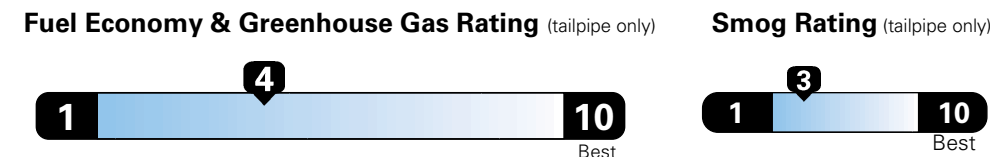

**5 YEAR / 60,000 MILE
 POWERTRAIN WARRANTY**

For more information visit: www.dodge.com
 or call 1-800-4ADODGE

FCA US LLC

Fuel Economy and Environment

**Flexible Fuel Vehicle
 Gasoline-Ethanol (E85)**

**You spend
 \$2,250
 in fuel costs
 over 5 years
 compared to the
 average new vehicle.**

**Annual fuel cost
 \$1,800**

Actual results will vary for many reasons, including driving conditions and how you drive and maintain your vehicle. The average new vehicle gets 27 MPG and cost \$6,750 to fuel over 5 years. Cost estimates are based on 15,000 miles per year at \$2.40 per gallon. This is a dual fueled automobile. MPGe is miles per gasoline gallon equivalent. Vehicle emissions are a significant cause of climate change and smog.