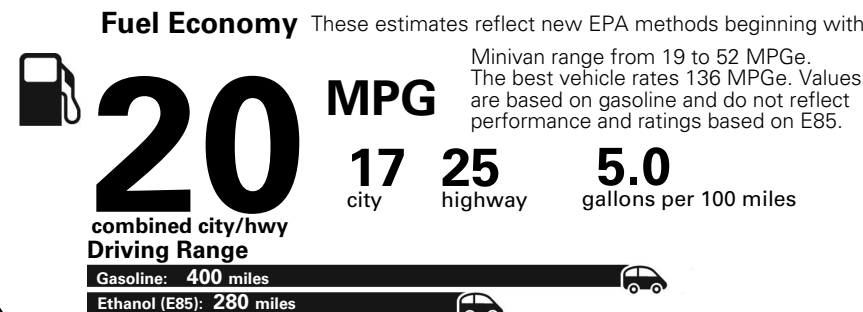

**5 YEAR / 60,000 MILE
 POWERTRAIN WARRANTY**

For more information visit: www.dodge.com
 or call 1-800-4ADODGE

FCA US LLC

Fuel Economy and Environment

**Flexible Fuel Vehicle
 Gasoline-Ethanol (E85)**

**You spend
 \$2,250
 in fuel costs
 over 5 years
 compared to the
 average new vehicle.**

**Annual fuel cost
 \$1,800**

Actual results will vary for many reasons, including driving conditions and how you drive and maintain your vehicle. The average new vehicle gets 27 MPG and cost \$6,750 to fuel over 5 years. Cost estimates are based on 15,000 miles per year at \$2.40 per gallon. This is a dual fueled automobile. MPGe is miles per gasoline gallon equivalent. Vehicle emissions are a significant cause of climate change and smog.