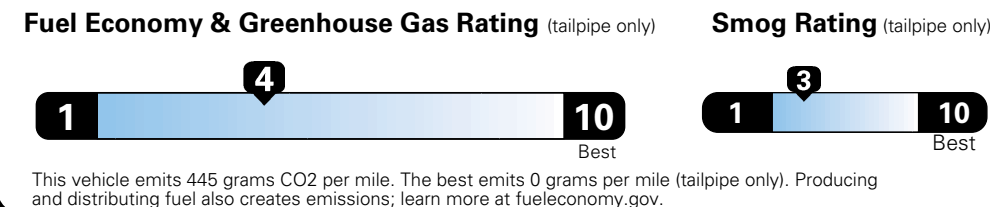

For more information visit: www.dodge.com
 or call 1-800-4ADODGE

FCA US LLC

Fuel Economy and Environment

**Flexible Fuel Vehicle
 Gasoline-Ethanol (E85)**

**You spend
 \$2,500
 in fuel costs
 over 5 years
 compared to the
 average new vehicle.**

**Annual fuel cost
 \$1,900**

Actual results will vary for many reasons, including driving conditions and how you drive and maintain your vehicle. The average new vehicle gets 27 MPG and cost \$7,000 to fuel over 5 years. Cost estimates are based on 15,000 miles per year at \$2.55 per gallon. This is a dual fueled automobile. MPGe is miles per gasoline gallon equivalent. Vehicle emissions are a significant cause of climate change and smog.