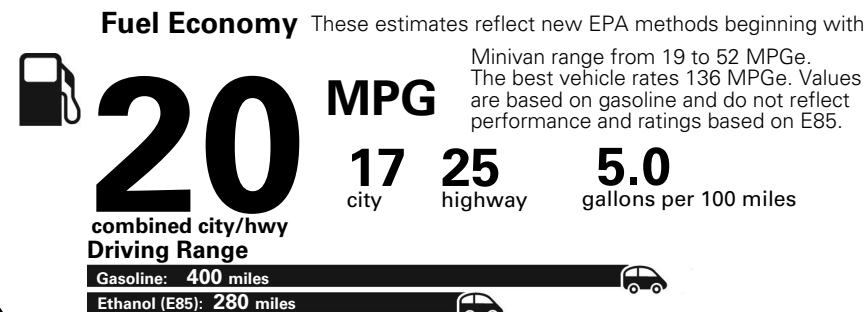

Base Price: \$26,650

DODGE GRAND CARAVAN SE
Exterior Color: White Knuckle Clear-Coat Exterior Paint
Interior Color: Black Light Graystone Interior Colors
Interior: Cloth Low-Back Bucket Seats
Engine: 3.6-Liter V6 24-Valve VVT Engine
Transmission: 6-Speed Automatic 62TE Transmission
STANDARD EQUIPMENT (UNLESS REPLACED BY OPTIONAL EQUIPMENT)

For more information visit: www.dodge.com
 or call 1-800-4ADODGE

FCA US LLC

Fuel Economy and Environment

**Flexible Fuel Vehicle
 Gasoline-Ethanol (E85)**

**You spend
 \$2,500
 in fuel costs
 over 5 years
 compared to the
 average new vehicle.**