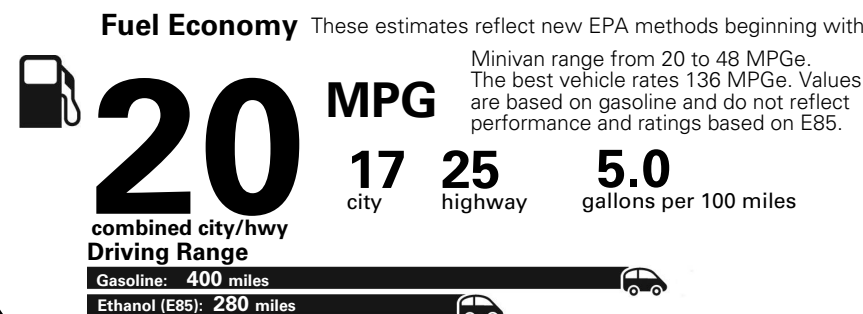

Base Price: \$26,790

DODGE GRAND CARAVAN SE
Exterior Color: Octane Red Pearl-Coat Exterior Paint
Interior Color: Black Light Graystone Interior Colors
Interior: Cloth Low-Back Bucket Seats
Engine: 3.6-Liter V6 24-Valve VVT Engine
Transmission: 6-Speed Automatic 62TE Transmission

For more information visit: www.dodge.com
 or call 1-800-4ADODGE

FCA US LLC

Fuel Economy and Environment

**Flexible Fuel Vehicle
 Gasoline-Ethanol (E85)**

**You spend
 \$2,500
 in fuel costs
 over 5 years
 compared to the
 average new vehicle.**