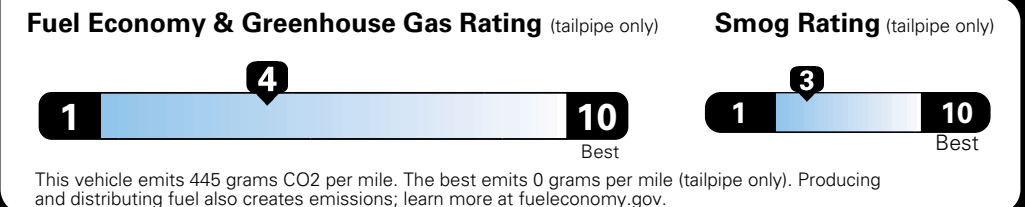

Base Price: \$26,790

DODGE GRAND CARAVAN SE
Exterior Color: Octane Red Pearl-Coat Exterior Paint
Interior Color: Black Light Graystone Interior Colors
Interior: Cloth Low-Back Bucket Seats
Engine: 3.6-Liter V6 24-Valve VVT Engine
Transmission: 6-Speed Automatic 62TE Transmission

For more information visit: www.dodge.com
 or call 1-800-4ADODGE

FCA US LLC

Fuel Economy and Environment

**Flexible Fuel Vehicle
 Gasoline-Ethanol (E85)**

**You spend
 \$2,500
 in fuel costs
 over 5 years
 compared to the
 average new vehicle.**

**Annual fuel cost
 \$1,900**

Actual results will vary for many reasons, including driving conditions and how you drive and maintain your vehicle. The average new vehicle gets 27 MPG and cost \$7,000 to fuel over 5 years. Cost estimates are based on 15,000 miles per year at \$2.55 per gallon. This is a dual fueled automobile. MPGe is miles per gasoline gallon equivalent. Vehicle emissions are a significant cause of climate change and smog.