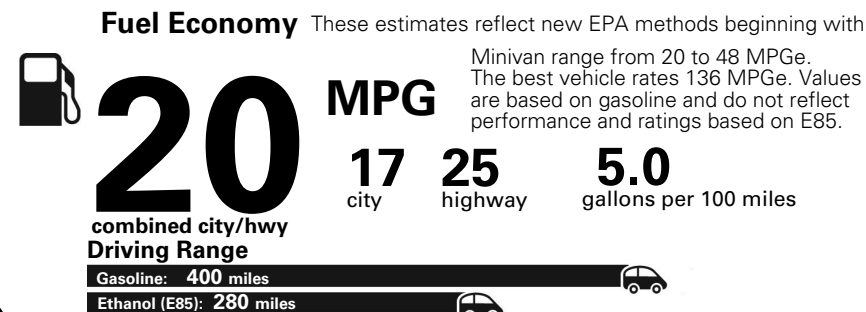

Base Price: \$26,790

DODGE GRAND CARAVAN SE
Exterior Color: Octane Red Pearl-Coat Exterior Paint
Interior Color: Black Light Graystone Interior Colors
Interior: Cloth Low-Back Bucket Seats
Engine: 3.6-Liter V6 24-Valve VVT Engine
Transmission: 6-Speed Automatic 62TE Transmission

For more information visit: www.dodge.com
 or call 1-800-4ADODGE

FCA US LLC

Fuel Economy and Environment

**Flexible Fuel Vehicle
 Gasoline-Ethanol (E85)**

**You spend
 \$2,500
 in fuel costs
 over 5 years
 compared to the
 average new vehicle.**