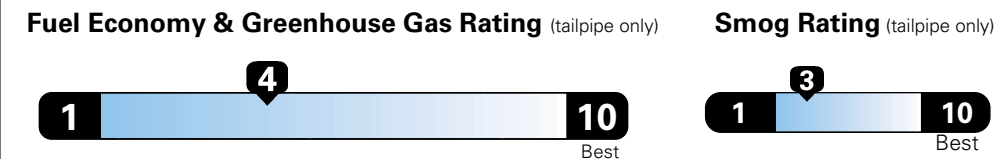

For more information visit: www.dodge.com
 or call 1-800-4ADODGE

FCA US LLC

Fuel Economy and Environment

E85 Flexible Fuel Vehicle
 Gasoline-Ethanol (E85)

You spend **\$2,500** in fuel costs over 5 years compared to the average new vehicle.

Annual fuel cost **\$1,900**

Actual results will vary for many reasons, including driving conditions and how you drive and maintain your vehicle. The average new vehicle gets 27 MPG and cost \$7,000 to fuel over 5 years. Cost estimates are based on 15,000 miles per year at \$2.55 per gallon. This is a dual fueled automobile. MPGe is miles per gasoline gallon equivalent. Vehicle emissions are a significant cause of climate change and smog.