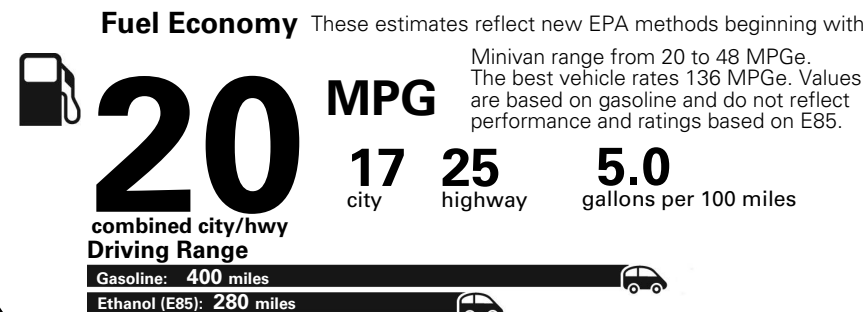

For more information visit: www.dodge.com
 or call 1-800-4ADODGE

FCA US LLC

Fuel Economy and Environment

E85 Flexible Fuel Vehicle
 Gasoline-Ethanol (E85)

You spend **\$2,500** in fuel costs over 5 years compared to the average new vehicle.