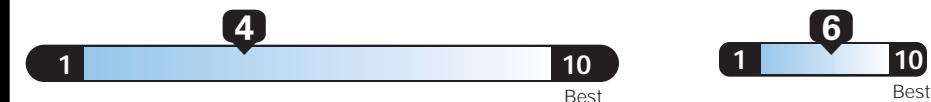

This vehicle emits 445 grams CO2 per mile. The best emits 0 grams per mile (tailpipe only). Producing and distributing fuel also creates emissions; learn more at fuel economy.gov

Actual results will vary for many reasons, including driving conditions and how you drive and maintain your vehicle. The average new vehicle gets 26 MPG and cost $7,000 to fuel over 5 years. Cost estimates are based on 15,000 miles per year at $2.45 per gallon. This is a dual fueled automobile. MPGe is miles per gasoline gallon equivalent. Vehicle emissions are a significant cause of climate change and smog.

fuel economy.gov

Calculate personalized estimates and compare vehicles