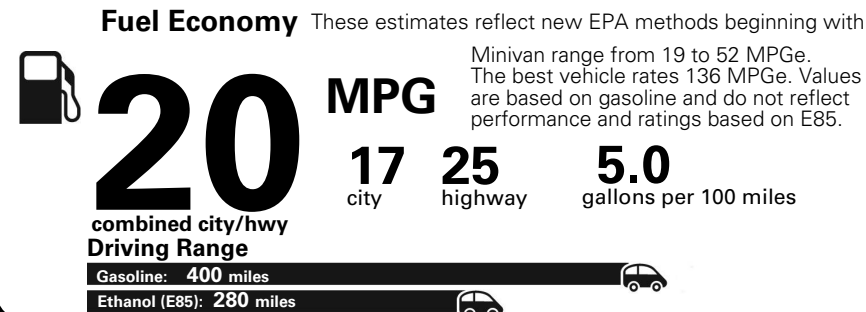

For more information visit: www.dodge.com
 or call 1-800-4ADODGE

FCA US LLC

Fuel Economy and Environment

**Flexible Fuel Vehicle
 Gasoline-Ethanol (E85)**

**You spend
 \$2,500
 in fuel costs
 over 5 years
 compared to the
 average new vehicle.**