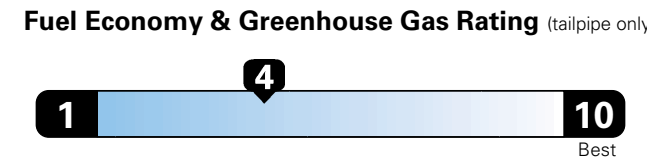

You spend $2,500 in fuel costs over 5 years compared to the average new vehicle.

Annual fuel cost $1,900