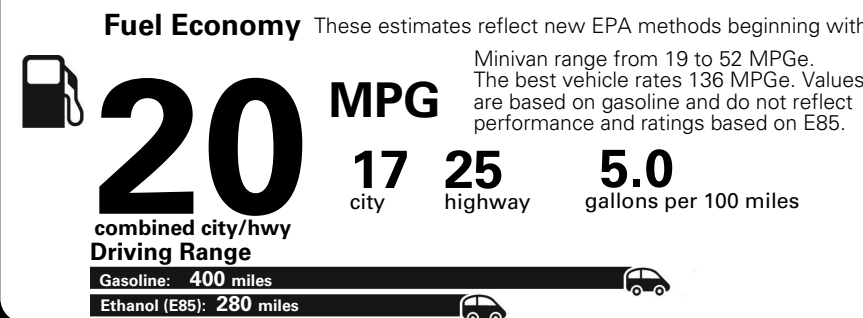

Base Price: \$26,650

DODGE GRAND CARAVAN SE
Exterior Color: White Knuckle Clear-Coat Exterior Paint
Interior Color: Black Light Graystone Interior Colors
Interior: Cloth Low-Back Bucket Seats
Engine: 3.6-Liter V6 24-Valve VVT Engine
Transmission: 6-Speed Automatic 62TE Transmission
STANDARD EQUIPMENT (UNLESS REPLACED BY OPTIONAL EQUIPMENT)

For more information visit: www.dodge.com or call 1-800-4ADODGE

FCA US LLC

Fuel Economy and Environment

Flexible Fuel Vehicle Gasoline-Ethanol (E85)

You spend \$2,500 in fuel costs over 5 years compared to the average new vehicle.