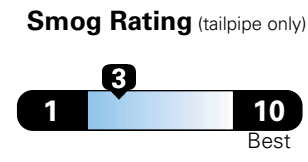

You spend $2,500 in fuel costs over 5 years compared to the average new vehicle.

Annual fuel cost $1,900

This vehicle emits 445 grams CO2 per mile. The best emits 0 grams per mile (tailpipe only). Producing and distributing fuel also creates emissions; learn more at fuelconomy.gov.

Actual results will vary for many reasons, including driving conditions and how you drive and maintain your vehicle. The average new vehicle gets 27 MPG and cost $7,000 to fuel over 5 years. Cost estimates are based on 15,000 miles per year at $2.55 per gallon. This is a dual fueled automobile. MPGe is miles per gasoline gallon equivalent. Vehicle emissions are a significant cause of climate change and smog.

fuelconomy.gov

Calculate personalized estimates and compare vehicles