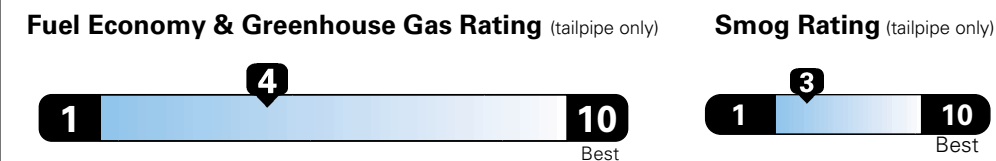

For more information visit: www.dodge.com
 or call 1-800-4ADODGE

FCA US LLC

Fuel Economy and Environment

**Flexible Fuel Vehicle
 Gasoline-Ethanol (E85)**

**You spend
 \$2,500
 in fuel costs
 over 5 years
 compared to the
 average new vehicle.**

**Annual fuel cost
 \$1,900**

Actual results will vary for many reasons, including driving conditions and how you drive and maintain your vehicle. The average new vehicle gets 27 MPG and cost \$7,000 to fuel over 5 years. Cost estimates are based on 15,000 miles per year at \$2.55 per gallon. This is a dual fueled automobile. MPGe is miles per gasoline gallon equivalent. Vehicle emissions are a significant cause of climate change and smog.