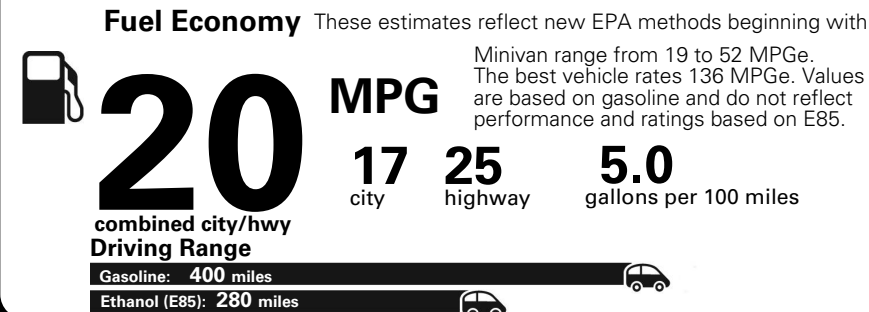

Base Price: \$26,650

DODGE GRAND CARAVAN SE
Exterior Color: Granite Pearl-Coat Exterior Paint
Interior Color: Black Light Graystone Interior Colors
Interior: Cloth Low-Back Bucket Seats
Engine: 3.6-Liter V6 24-Valve VVT Engine
Transmission: 6-Speed Automatic 62TE Transmission
STANDARD EQUIPMENT (UNLESS REPLACED BY OPTIONAL EQUIPMENT)

For more information visit: www.dodge.com
 or call 1-800-4ADODGE

FCA US LLC

Fuel Economy and Environment

**Flexible Fuel Vehicle
 Gasoline-Ethanol (E85)**

**You spend
 \$2,500
 in fuel costs
 over 5 years
 compared to the
 average new vehicle.**