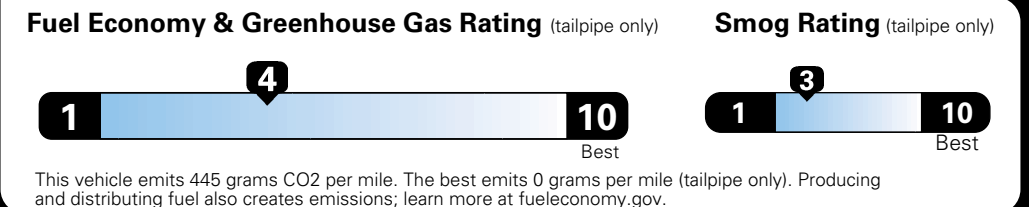

Base Price: \$26,650

DODGE GRAND CARAVAN SE
Exterior Color: Granite Pearl-Coat Exterior Paint
Interior Color: Black Light Graystone Interior Colors
Interior: Cloth Low-Back Bucket Seats
Engine: 3.6-Liter V6 24-Valve VVT Engine
Transmission: 6-Speed Automatic 62TE Transmission
STANDARD EQUIPMENT (UNLESS REPLACED BY OPTIONAL EQUIPMENT)

For more information visit: www.dodge.com
 or call 1-800-4ADODGE

FCA US LLC

Fuel Economy and Environment

**Flexible Fuel Vehicle
 Gasoline-Ethanol (E85)**

**You spend
 \$2,500
 in fuel costs
 over 5 years
 compared to the
 average new vehicle.**

**Annual fuel cost
 \$1,900**

Actual results will vary for many reasons, including driving conditions and how you drive and maintain your vehicle. The average new vehicle gets 27 MPG and cost \$7,000 to fuel over 5 years. Cost estimates are based on 15,000 miles per year at \$2.55 per gallon. This is a dual fueled automobile. MPGe is miles per gasoline gallon equivalent. Vehicle emissions are a significant cause of climate change and smog.