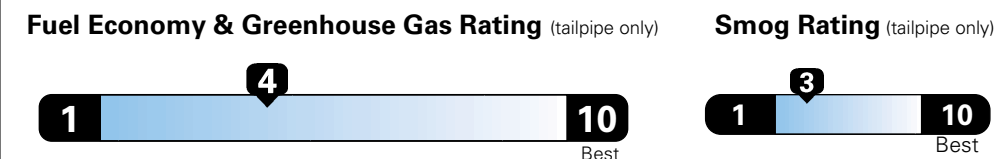

For more information visit: www.dodge.com
 or call 1-800-4ADODGE

FCA US LLC

Fuel Economy and Environment

**Flexible Fuel Vehicle
 Gasoline-Ethanol (E85)**

**You spend
 \$2,500
 in fuel costs
 over 5 years
 compared to the
 average new vehicle.**

**Annual fuel cost
 \$1,900**

Actual results will vary for many reasons, including driving conditions and how you drive and maintain your vehicle. The average new vehicle gets 27 MPG and cost \$7,000 to fuel over 5 years. Cost estimates are based on 15,000 miles per year at \$2.55 per gallon. This is a dual fueled automobile. MPGe is miles per gasoline gallon equivalent. Vehicle emissions are a significant cause of climate change and smog.