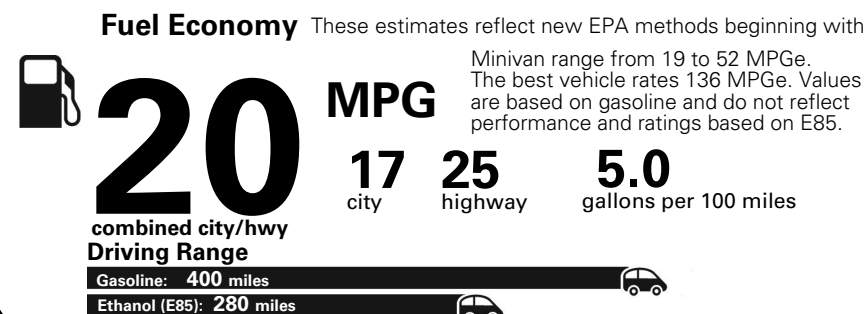

Base Price: \$26,650

DODGE GRAND CARAVAN SE
Exterior Color: White Knuckle Clear-Coat Exterior Paint
Interior Color: Black Light Graystone Interior Colors
Interior: Cloth Low-Back Bucket Seats
Engine: 3.6-Liter V6 24-Valve VVT Engine
Transmission: 6-Speed Automatic 62TE Transmission

For more information visit: www.dodge.com
 or call 1-800-4ADODGE

FCA US LLC

Fuel Economy and Environment

**Flexible Fuel Vehicle
 Gasoline-Ethanol (E85)**

**You spend
 \$2,500
 in fuel costs
 over 5 years
 compared to the
 average new vehicle.**