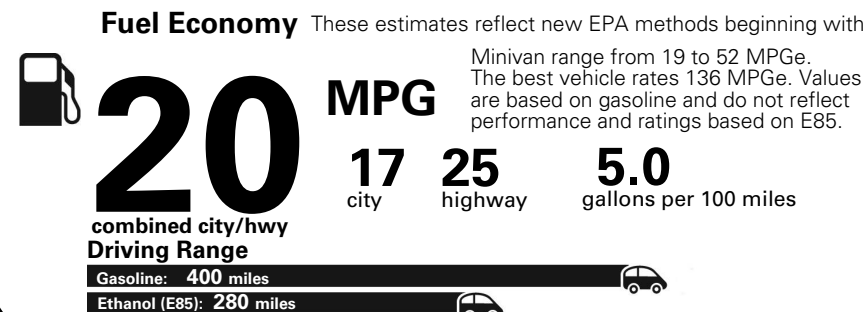

For more information visit: www.dodge.com
or call 1-800-4ADODGE

FCA US LLC

Fuel Economy and Environment

E85 Flexible Fuel Vehicle
Gasoline-Ethanol (E85)

You spend **\$2,500** in fuel costs over 5 years compared to the average new vehicle.