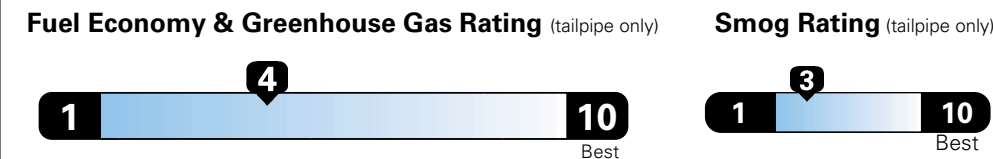

You spend **$2,500** in fuel costs over 5 years compared to the average new vehicle.

Annual fuel cost **$1,900**