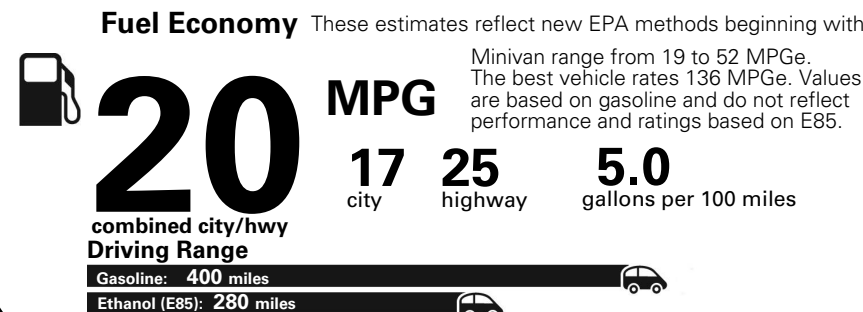

For more information visit: www.dodge.com or call 1-800-4ADODGE

FCA US LLC

Fuel Economy and Environment

Flexible Fuel Vehicle Gasoline-Ethanol (E85)

You spend \$2,500 in fuel costs over 5 years compared to the average new vehicle.

Annual fuel cost \$1,900

Actual results will vary for many reasons, including driving conditions and how you drive and maintain your vehicle. The average new vehicle gets 27 MPG and cost \$7,000 to fuel over 5 years. Cost estimates are based on 15,000 miles per year at \$2.55 per gallon. This is a dual fueled automobile. MPGe is miles per gasoline gallon equivalent. Vehicle emissions are a significant cause of climate change and smog.