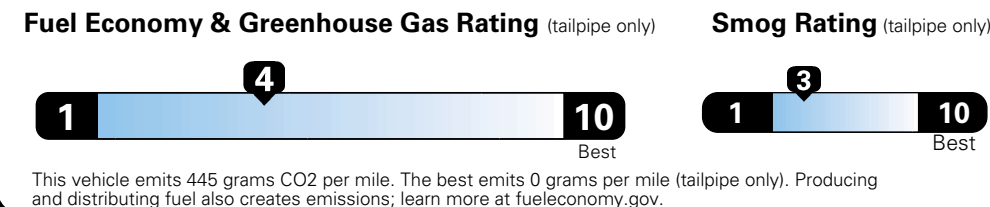

For more information visit: www.dodge.com or call 1-800-4ADODGE

FCA US LLC

Fuel Economy and Environment

Flexible Fuel Vehicle Gasoline-Ethanol (E85)

You spend \$2,500 in fuel costs over 5 years compared to the average new vehicle.

Annual fuel cost \$1,900

Actual results will vary for many reasons, including driving conditions and how you drive and maintain your vehicle. The average new vehicle gets 27 MPG and cost \$7,000 to fuel over 5 years. Cost estimates are based on 15,000 miles per year at \$2.55 per gallon. This is a dual fueled automobile. MPGe is miles per gasoline gallon equivalent. Vehicle emissions are a significant cause of climate change and smog.