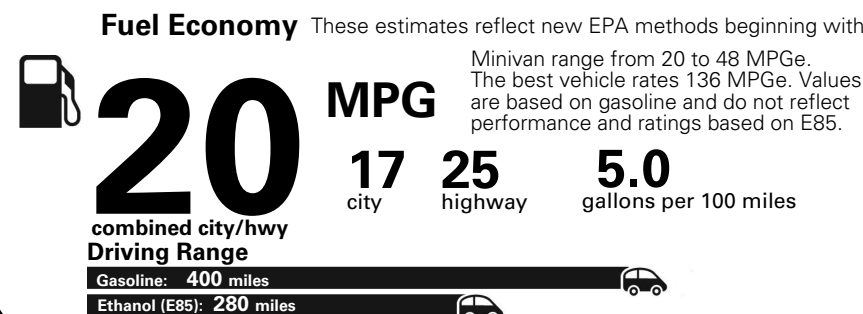

Base Price: \$26,790

DODGE GRAND CARAVAN SE
Exterior Color: Granite Pearl-Coat Exterior Paint
Interior Color: Black Light Graystone Interior Colors
Interior: Cloth Low-Back Bucket Seats
Engine: 3.6-Liter V6 24-Valve VVT Engine
Transmission: 6-Speed Automatic 62TE Transmission

For more information visit: www.dodge.com
 or call 1-800-4ADODGE

FCA US LLC

Fuel Economy and Environment

**Flexible Fuel Vehicle
 Gasoline-Ethanol (E85)**

**You spend
 \$2,500
 in fuel costs
 over 5 years
 compared to the
 average new vehicle.**