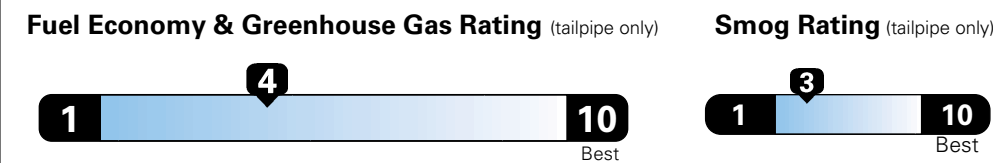

For more information visit: www.dodge.com
 or call 1-800-4ADODGE

FCA US LLC

Fuel Economy and Environment

**Flexible Fuel Vehicle
 Gasoline-Ethanol (E85)**

**You spend
 \$2,500
 in fuel costs
 over 5 years
 compared to the
 average new vehicle.**

**Annual fuel cost
 \$1,900**

Actual results will vary for many reasons, including driving conditions and how you drive and maintain your vehicle. The average new vehicle gets 27 MPG and cost \$7,000 to fuel over 5 years. Cost estimates are based on 15,000 miles per year at \$2.55 per gallon. This is a dual fueled automobile. MPGe is miles per gasoline gallon equivalent. Vehicle emissions are a significant cause of climate change and smog.