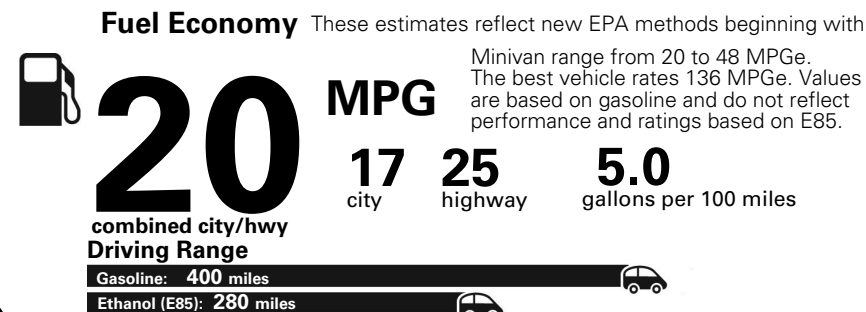

Base Price: \$26,790

DODGE GRAND CARAVAN SE
Exterior Color: White Knuckle Clear-Coat Exterior Paint
Interior Color: Black Light Graystone Interior Colors
Interior: Cloth Low-Back Bucket Seats
Engine: 3.6-Liter V6 24-Valve VVT Engine
Transmission: 6-Speed Automatic 62TE Transmission
STANDARD EQUIPMENT (UNLESS REPLACED BY OPTIONAL EQUIPMENT)

For more information visit: www.dodge.com
 or call 1-800-4ADODGE

FCA US LLC

Fuel Economy and Environment

**Flexible Fuel Vehicle
 Gasoline-Ethanol (E85)**

**You spend
 \$2,500
 in fuel costs
 over 5 years
 compared to the
 average new vehicle.**