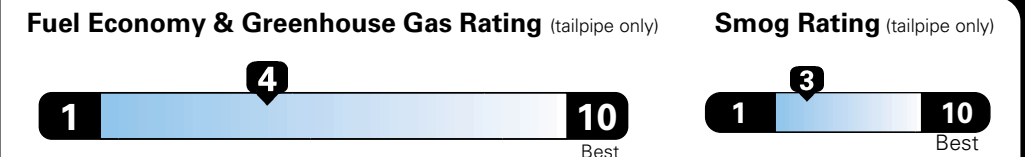

Base Price: \$26,790

DODGE GRAND CARAVAN SE
Exterior Color: White Knuckle Clear-Coat Exterior Paint
Interior Color: Black Light Graystone Interior Colors
Interior: Cloth Low-Back Bucket Seats
Engine: 3.6-Liter V6 24-Valve VVT Engine
Transmission: 6-Speed Automatic 62TE Transmission
STANDARD EQUIPMENT (UNLESS REPLACED BY OPTIONAL EQUIPMENT)

For more information visit: www.dodge.com
 or call 1-800-4ADODGE

FCA US LLC

Fuel Economy and Environment

**Flexible Fuel Vehicle
 Gasoline-Ethanol (E85)**

**You spend
 \$2,500
 in fuel costs
 over 5 years
 compared to the
 average new vehicle.**

**Annual fuel cost
 \$1,900**

Actual results will vary for many reasons, including driving conditions and how you drive and maintain your vehicle. The average new vehicle gets 27 MPG and cost \$7,000 to fuel over 5 years. Cost estimates are based on 15,000 miles per year at \$2.55 per gallon. This is a dual fueled automobile. MPGe is miles per gasoline gallon equivalent. Vehicle emissions are a significant cause of climate change and smog.