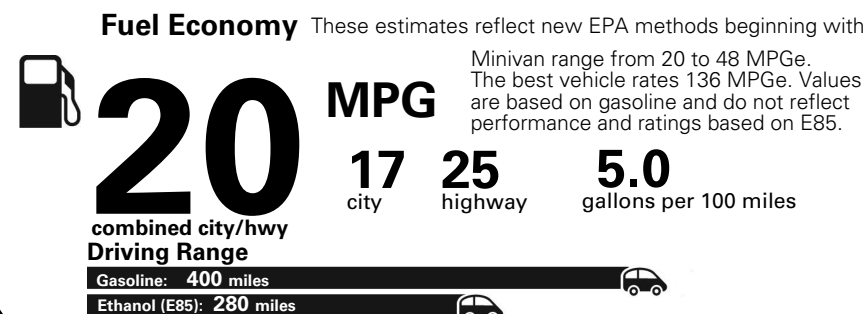

Base Price: \$26,790

DODGE GRAND CARAVAN SE
Exterior Color: White Knuckle Clear-Coat Exterior Paint
Interior Color: Black Light Graystone Interior Colors
Interior: Cloth Low-Back Bucket Seats
Engine: 3.6-Liter V6 24-Valve VVT Engine
Transmission: 6-Speed Automatic 62TE Transmission

For more information visit: www.dodge.com
 or call 1-800-4ADODGE

FCA US LLC

Fuel Economy and Environment

**Flexible Fuel Vehicle
 Gasoline-Ethanol (E85)**

**You spend
 \$2,500
 in fuel costs
 over 5 years
 compared to the
 average new vehicle.**