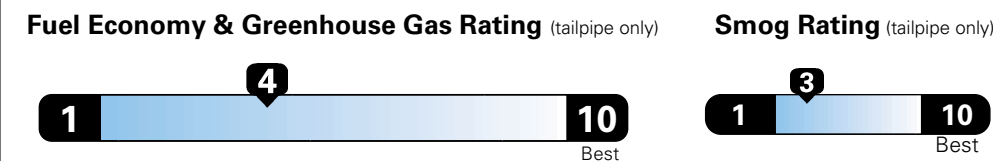

For more information visit: www.dodge.com
 or call 1-800-4ADODGE

FCA US LLC

Fuel Economy and Environment

**Flexible Fuel Vehicle
 Gasoline-Ethanol (E85)**

**You spend
 \$2,500
 in fuel costs
 over 5 years
 compared to the
 average new vehicle.**

**Annual fuel cost
 \$1,900**

Actual results will vary for many reasons, including driving conditions and how you drive and maintain your vehicle. The average new vehicle gets 27 MPG and cost \$7,000 to fuel over 5 years. Cost estimates are based on 15,000 miles per year at \$2.55 per gallon. This is a dual fueled automobile. MPGe is miles per gasoline gallon equivalent. Vehicle emissions are a significant cause of climate change and smog.