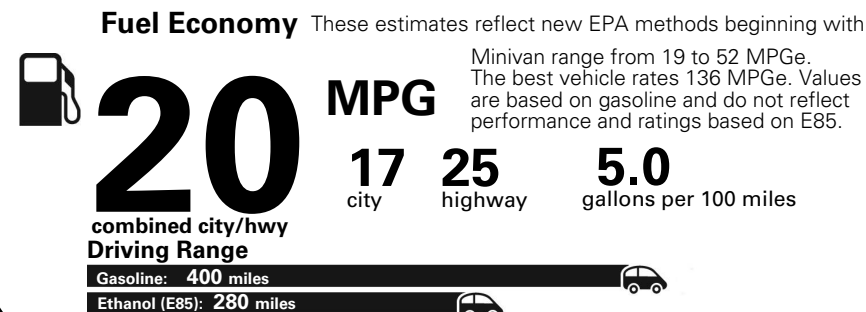

For more information visit: www.dodge.com
 or call 1-800-4ADODGE

FCA US LLC

Fuel Economy and Environment

Flexible Fuel Vehicle
 Gasoline-Ethanol (E85)

You spend
\$2,500
 in fuel costs
 over 5 years
 compared to the
 average new vehicle.

Annual fuel cost
\$1,900

Fuel Economy & Greenhouse Gas Rating (tailpipe only)

Smog Rating (tailpipe only)

This vehicle emits 445 grams CO2 per mile. The best emits 0 grams per mile (tailpipe only). Producing and distributing fuel also creates emissions; learn more at fuelconomy.gov.

Actual results will vary for many reasons, including driving conditions and how you drive and maintain your vehicle. The average new vehicle gets 27 MPG and cost \$7,000 to fuel over 5 years. Cost estimates are based on 15,000 miles per year at \$2.55 per gallon. This is a dual fueled automobile. MPGe is miles per gasoline gallon equivalent. Vehicle emissions are a significant cause of climate change and smog.