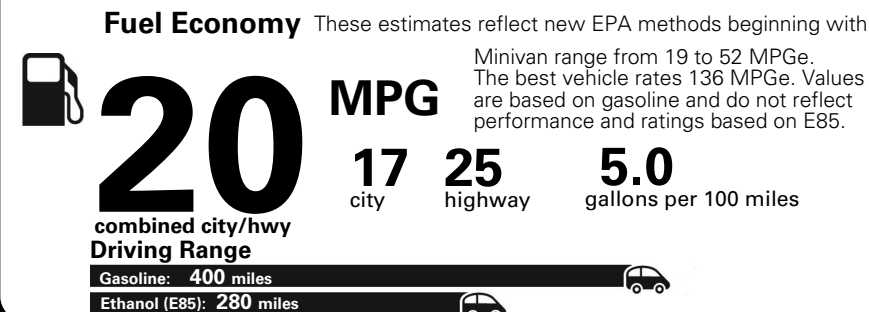

MANUFACTURER'S SUGGESTED RETAIL PRICE OF THIS MODEL INCLUDING DEALER PREPARATION

Base Price: \$26,650

DODGE GRAND CARAVAN SE
Exterior Color: Black Onyx Crystal Pearl-Coat Exterior Paint
Interior Color: Black Interior Color
Interior: Premium Cloth Bucket Seats
Engine: 3.6-Liter V6 24-Valve VVT Engine
Transmission: 6-Speed Automatic 62TE Transmission

Fuel Economy and Environment

**Flexible Fuel Vehicle
Gasoline-Ethanol (E85)**

**You spend
\$2,500
in fuel costs
over 5 years
compared to the
average new vehicle.**

**Annual fuel cost
\$1,900**

Fuel Economy & Greenhouse Gas Rating (tailpipe only)